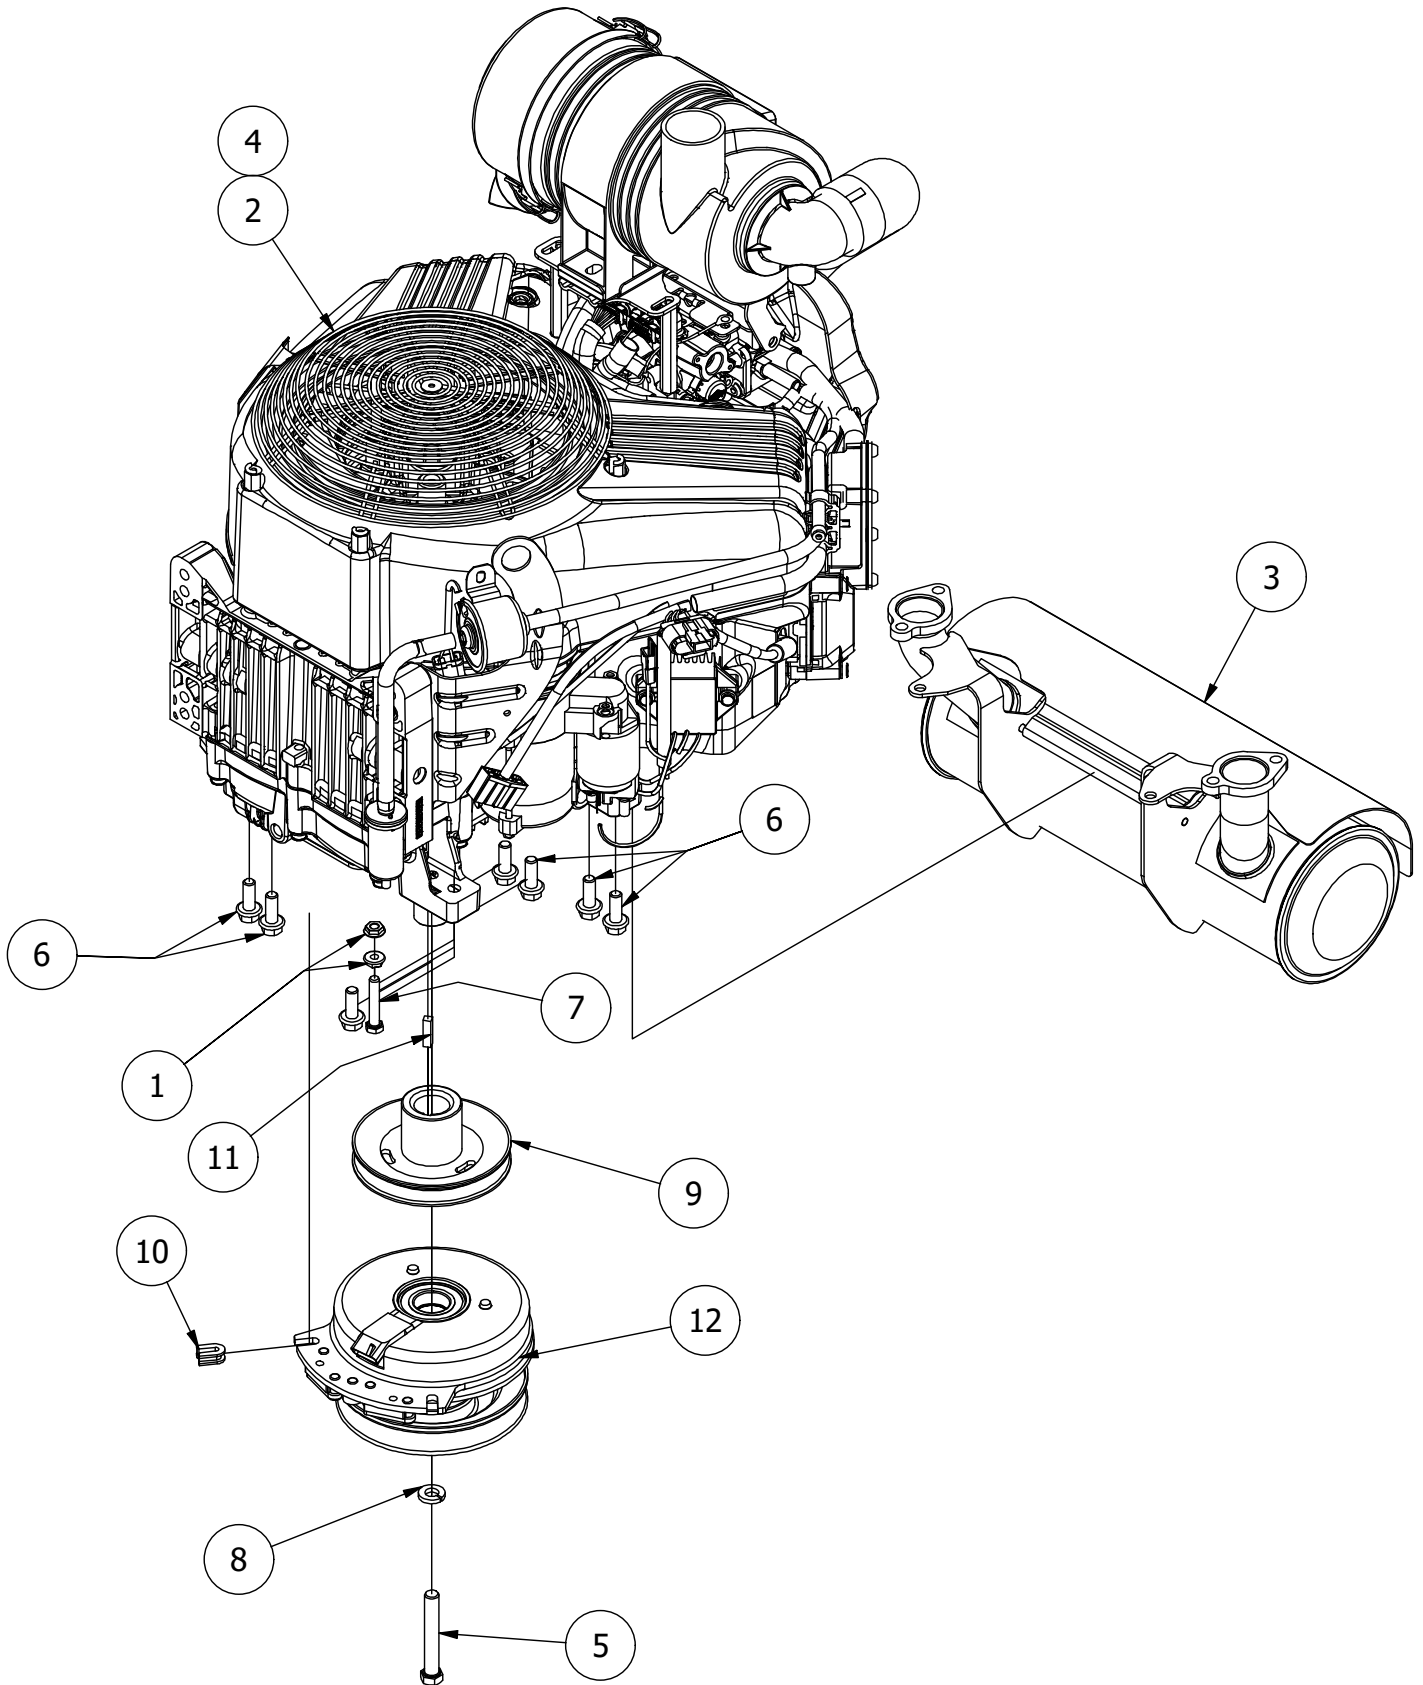

Vanguard 37EFI Engine Assembly

Vanguard 37EFI Engine Assembly

ITEM	QTY	PART NUMBER	DESCRIPTION
1	2	413-0006-00	5/16-18 HEX FLANGE NUT W/SERR ZINC
2	1	415-0012-00	37 HP Vanguard Engine for SRT
3	1	415-0086-00	Exhaust System w/ Insulated Muffler for Vanguard 28/32/36/37
4	1	416-0061-00	Vanguard Oil Drain Hose with Cap 11.5 L
5	1	418-0022-00	7/16-20 X 3 HEX C/S GR 8 ZC YELLOW
6	7	418-0023-00	3/8-16 X 1-1/8 IND HWH W/SERR TRI LOB ZY
7	1	418-0024-00	5/16-18 X 1-3/4 HEX C/S GR 5 ZINC
8	1	419-0005-00	7/16 SPLIT LOCKWASHER GR 8 ZC YELLOW
9	1	433-0001-00	Mower Hydraulic Pump Drive Pulley, A Belt
10	1	437-0025-00	Mower Rotation Stop Brkt Sleeve
11	1	442-0001-00	1/4 X 1 SQUARE KEY STOCK
12	1	470-0002-00	PTO Clutch