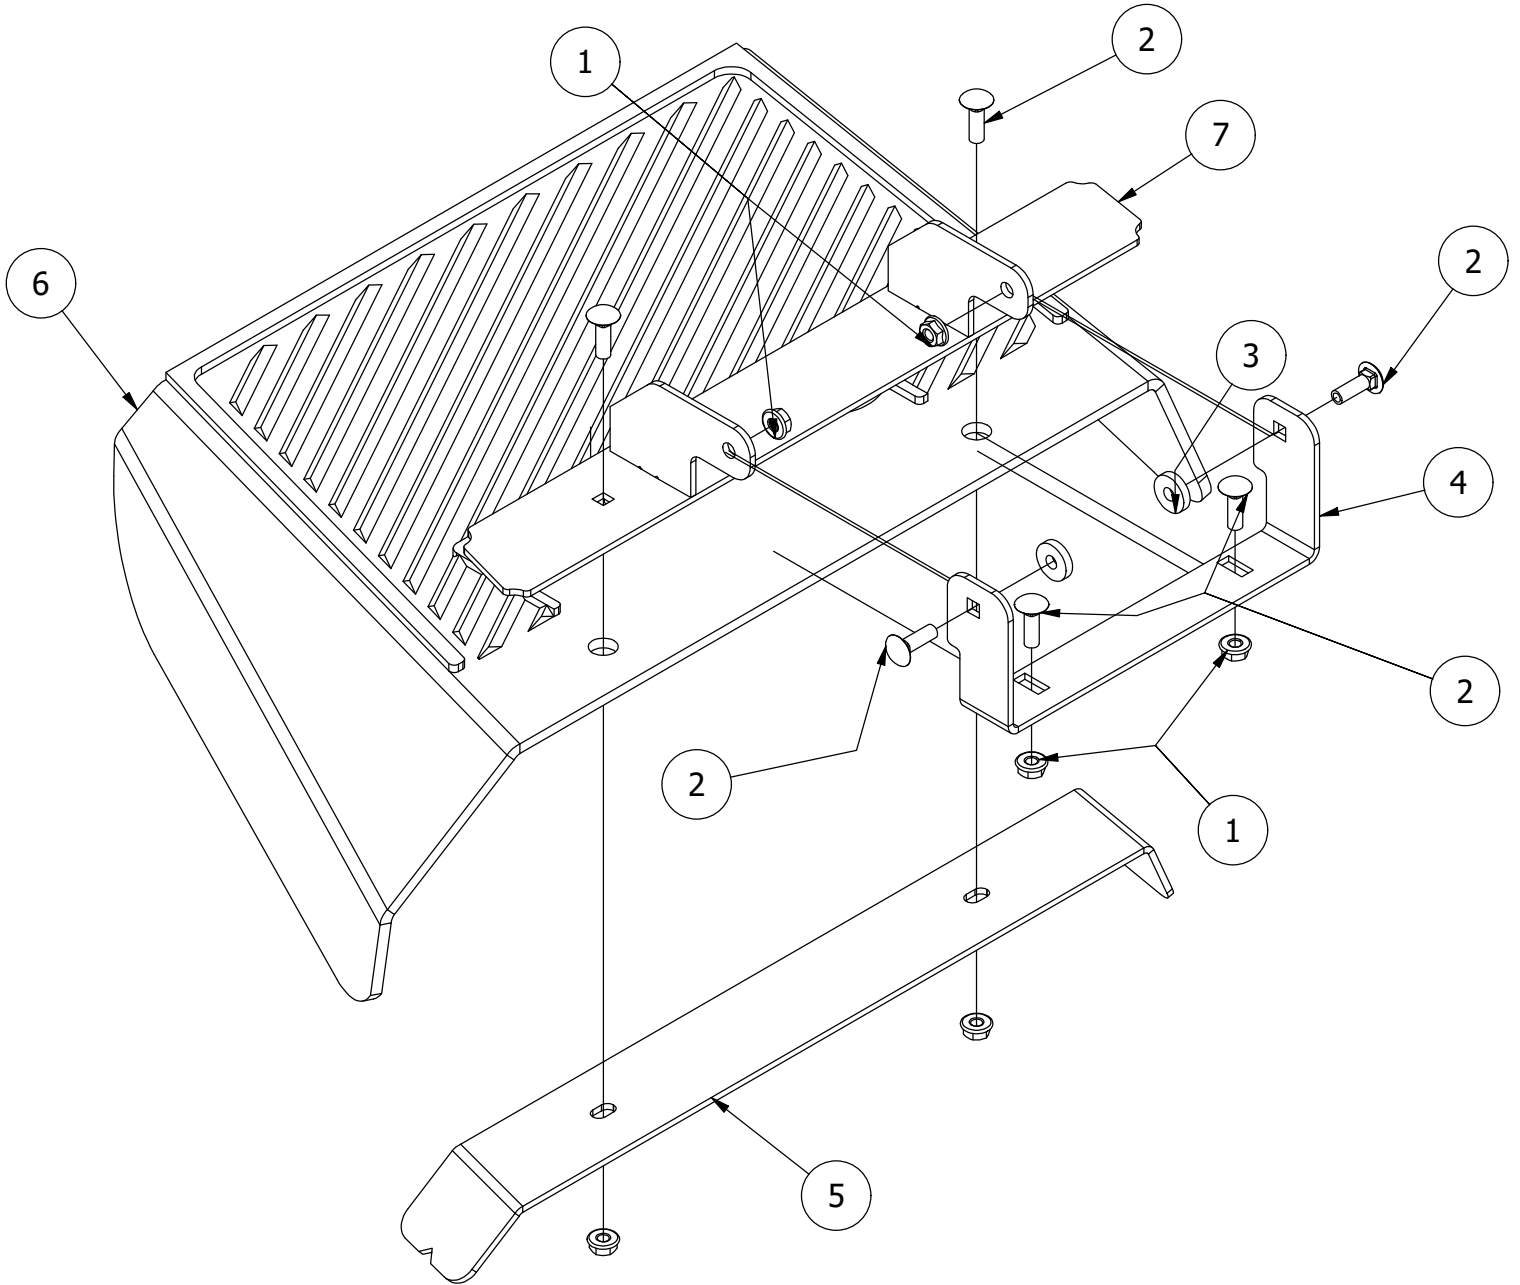

Deck Chute Assembly

Deck Chute Assembly			
ITEM	QTY	PART NUMBER	DESCRIPTION
1	6	413-0027-00	5/16-18 NYLON INSERT FLANGE LOCKNUT ZC YELLOW
2	6	418-0060-00	5/16-18 X 1 CARRIAGE BOLT ZINC YELLOW
3	2	419-0006-00	.312 ID X .875 OD X .1875 THK F/W NYLON BLK
4	1	439-0111-03	Mower Chute Mounting Bracket
5	1	439-0190-03	2020 Deck Chute Hinge Backer Bracket
6	1	481-0011-00	2020 RT/SRT Rubber Discharge Chute
7	1	490-0056-03	RT/SRT Deck Chute Hinge Assembly