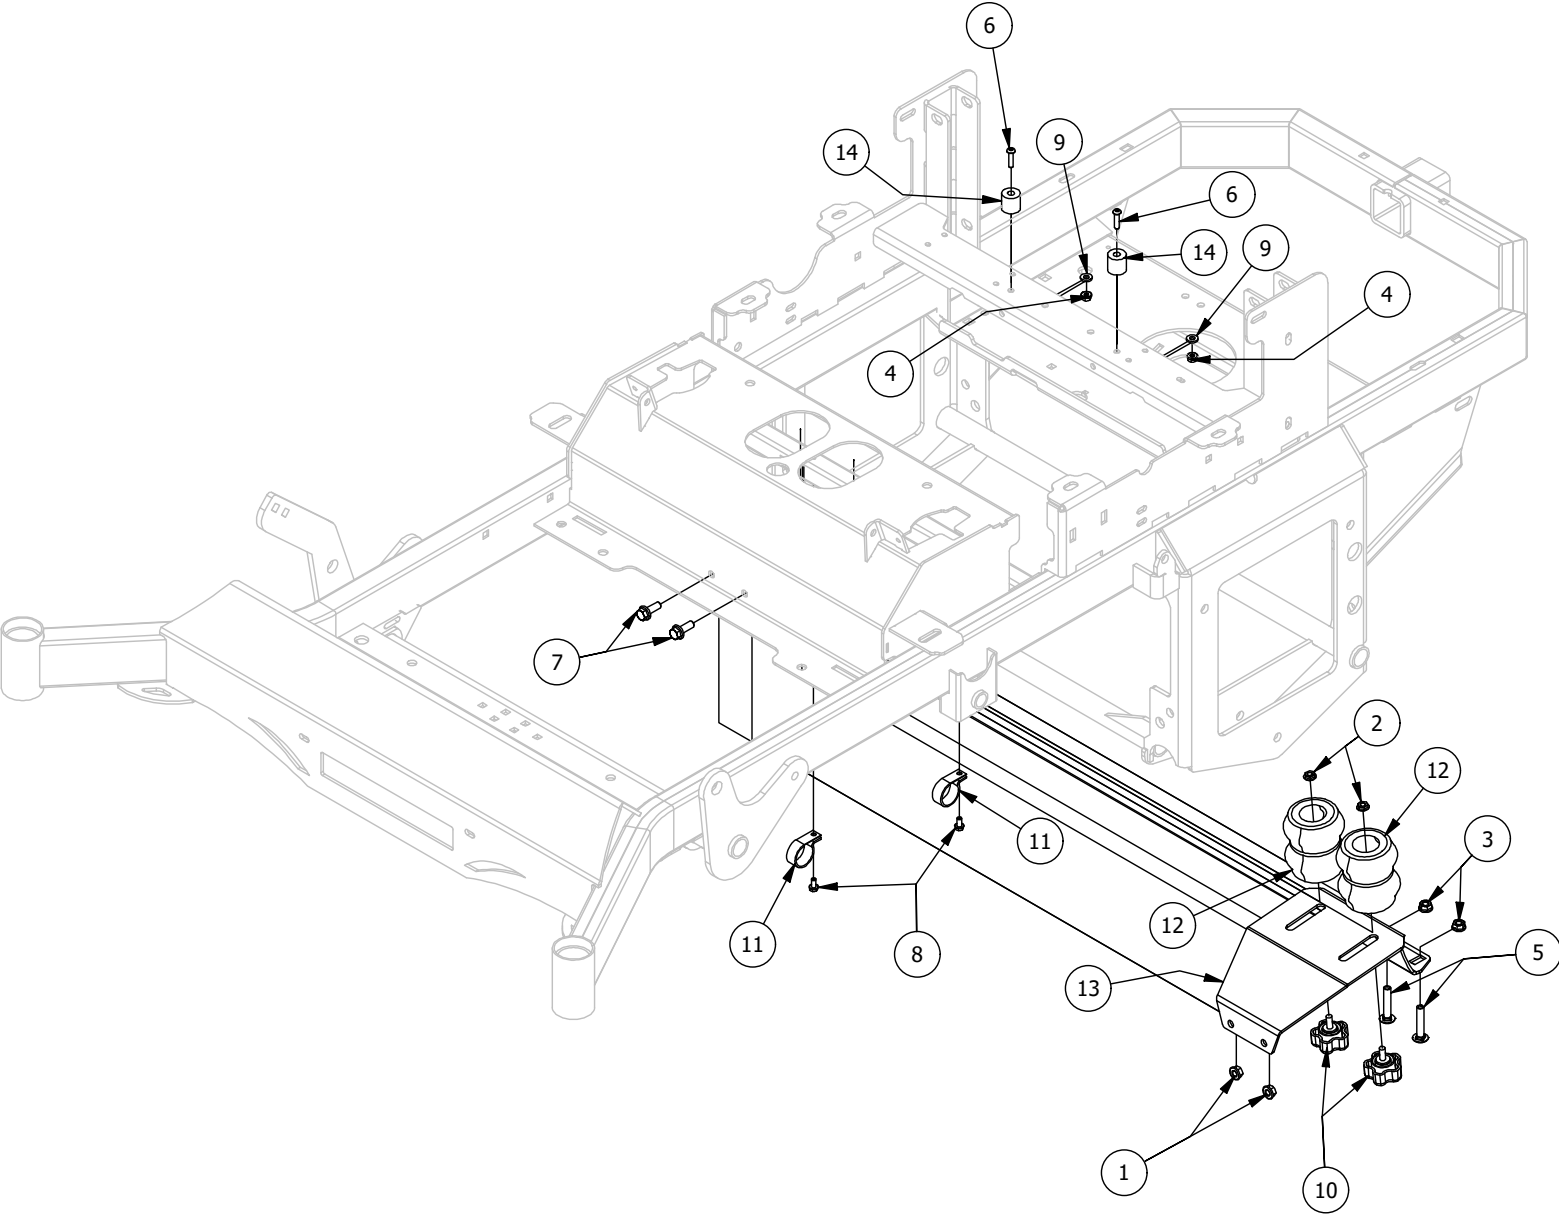

Seat Suspension Assembly

Seat Suspension Assembly

ITEM	QTY	PART NUMBER	DESCRIPTION
1	2	413-0004-00	3/8-16 HEX FLANGE NUT W/SERR ZINC
2	2	413-0006-00	5/16-18 HEX FLANGE NUT W/SERR ZINC
3	2	413-0020-00	3/8-16 HEX FLANGE NUT W/SERR ZINC YELLOW
4	2	413-0026-00	1/4-20 NYLON INSERT FLANGE L/NUT ZINC
5	2	418-0033-00	3/8-16 X 2 CARRIAGE BOLT ZINC
6	2	418-0039-00	1/4-20 X 1 BUTTON SOCKET C/S 18-8 SS W/ BLACK MAGNI 577
7	2	418-0040-00	3/8-16 X 1 HEX FLANGE BOLT GR 8 ZC YELLOW
8	2	418-0059-00	1/4-20 X 1/2 IND. HWH SLOT F TCS ZINC
9	2	419-0023-00	1/4" Flat Washer_5/8 OD_18-8 SS Magn: 577 Black
10	2	445-0006-00	5/16-18 X 3/4 SL 5-LOBE (STAR) MALE SOFT TOUCH KNOB
11	2	472-0001-00	1-1/4" CHUSHIONED LOOP CLAMP BLACK
12	2	487-0003-00	SRT Rear Suspension Elastomer
13	1	490-0021-03	Mower Seat Suspension Bracket (SRT)
14	2	729-1000-00	Hood Rest Bumper-Lg UTV