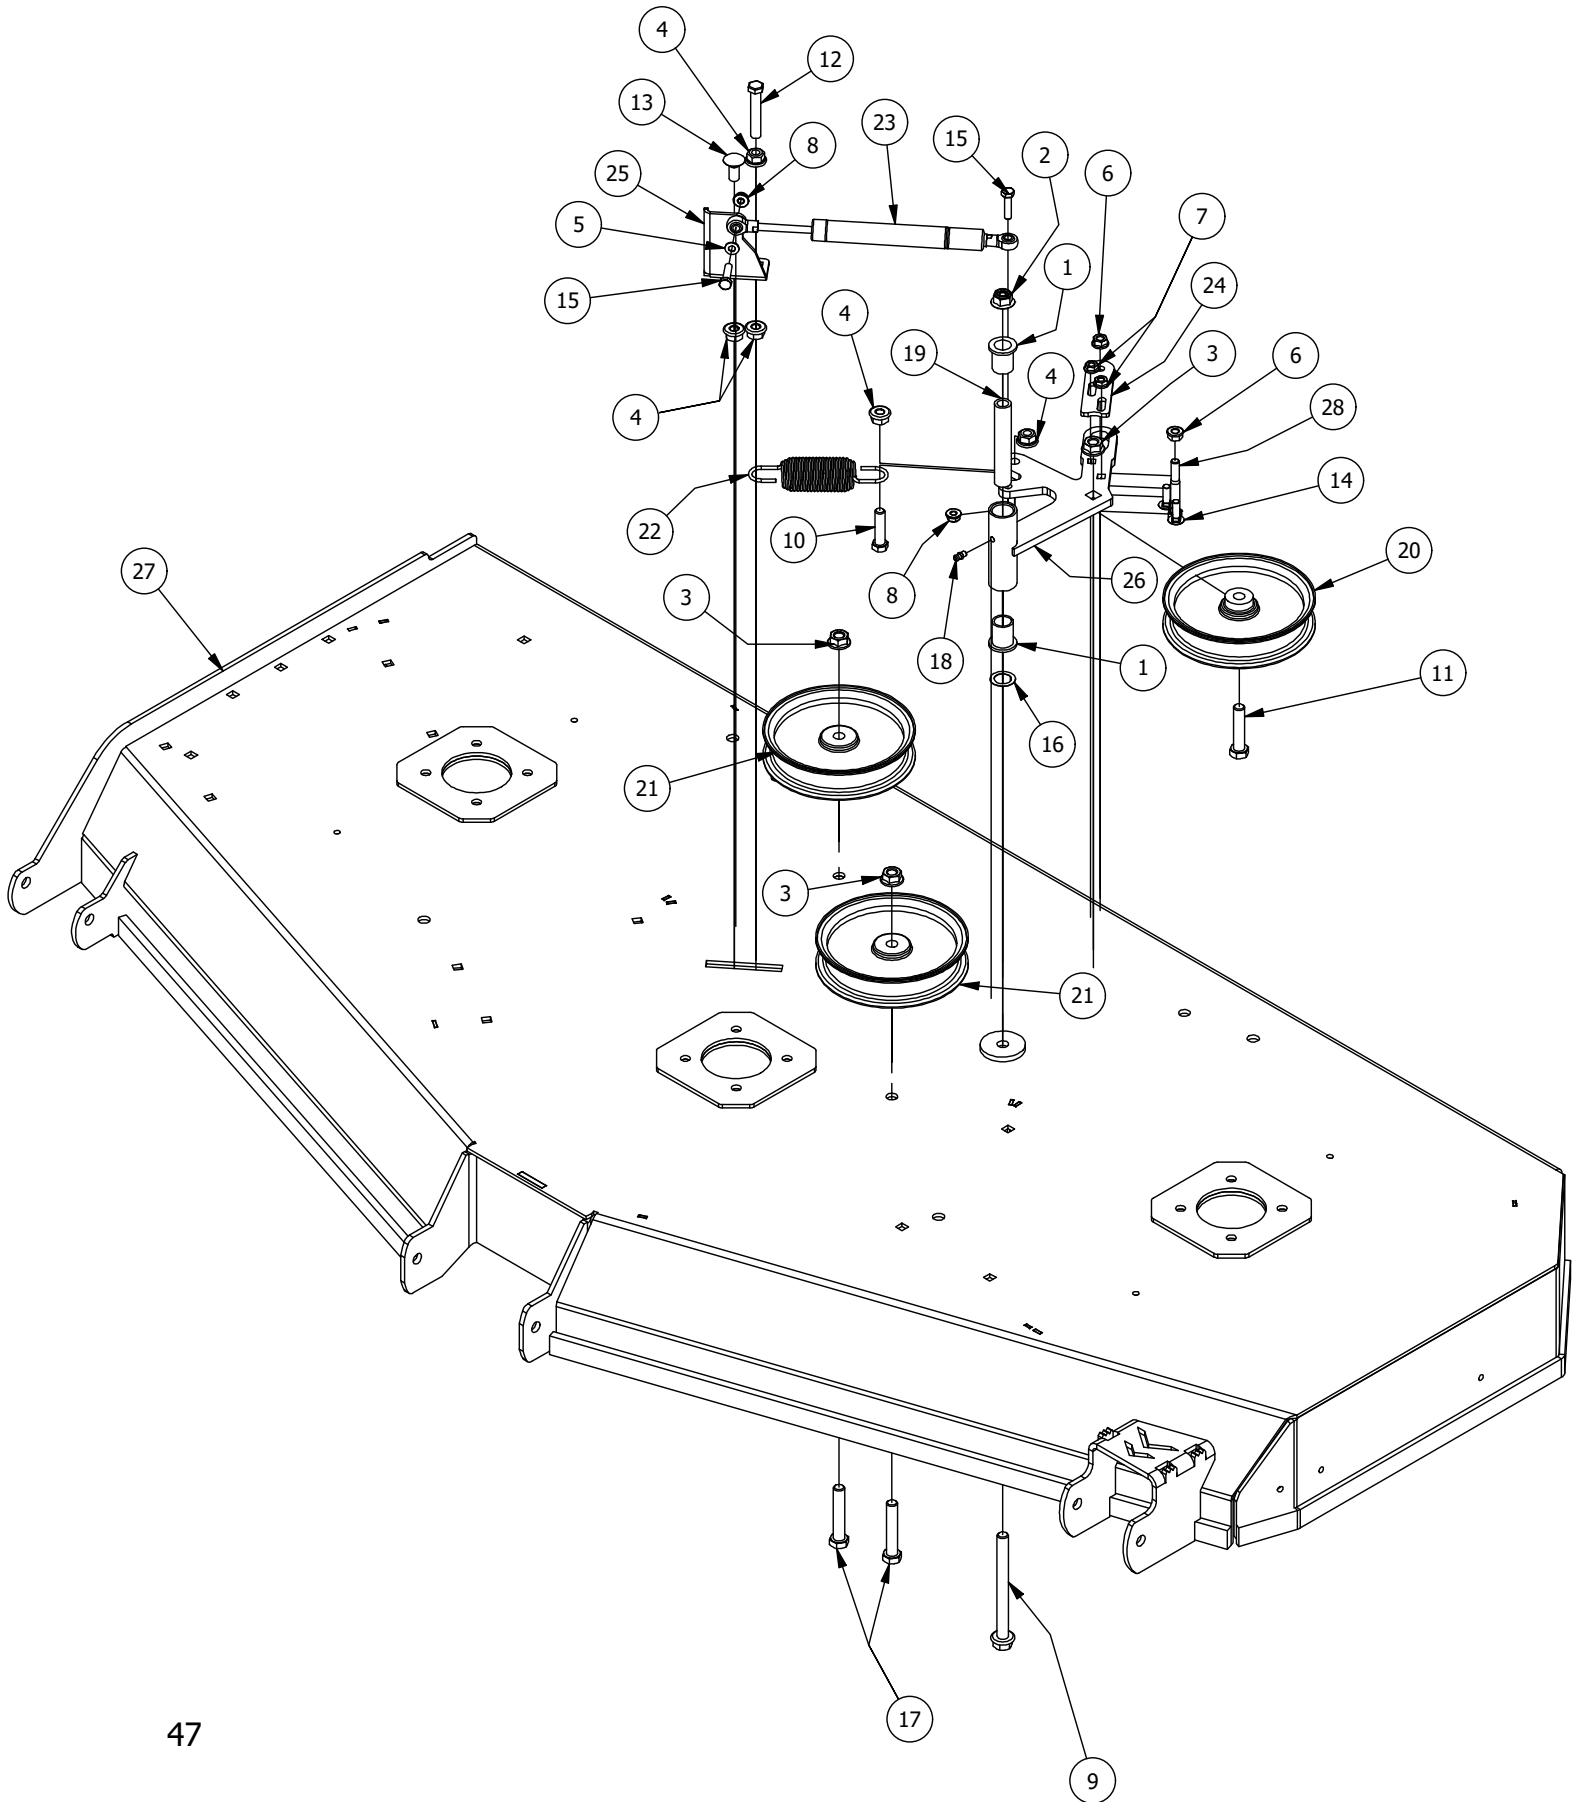

72" Deck Idler Assembly

72" Deck Idler Assembly			
ITEM	QTY	PART NUMBER	DESCRIPTION
1	2	410-0007-00	3/4" ID X 15/16" OD X 1-1/8" LENGTH FLANGE BUSHING
2	1	413-0002-00	1/2-13 NYLON INSERT FLANGE NUT ZINC YELLOW
3	3	413-0005-00	1/2-13 HEX FLANGE NUT W/SERR ZINC YELLOW
4	5	413-0011-00	7/16-14 HEX FLANGE NUT W/SERR ZINC YELLOW
5	1	413-0016-00	.312 ID X .625 OD X .062 THK THRUST BEARING OIL-IMPREG BRNZ
6	2	413-0020-00	3/8-16 HEX FLANGE NUT W/SERR ZINC YELLOW
7	2	413-0022-00	5/16-18 HEX FLANGE NUT W/SERR ZINC YELLOW
8	2	413-0027-00	5/16-18 NYLON INSERT FLANGE LOCKNUT ZC YELLOW
9	1	418-0009-00	1/2-13 X 5-1/2 HEX FLANGE BOLT GR 8 ZY
10	1	418-0011-00	7/16-14X 1-3/4 HEX C/S GR5 ZINC Yellow
11	1	418-0012-00	1/2-13 X 2-1/4 HEX C/S GR 5 ZINC
12	1	418-0013-00	7/16-14 X 2-1/2 HEX C/S GR 5 ZINC
13	1	418-0017-00	7/16-14 X 1 CARRIAGE BOLT ZINC
14	2	418-0060-00	5/16-18 X 1 CARRIAGE BOLT ZINC YELLOW
15	2	418-0109-00	5/16- 18 x 1 1/4 Hex C/S (GR.8) ZC/Yel
16	1	418-0110-00	.767 ID X 1.125 OD X .016 THK TRIPLE WAVE WASHER 1074-1095
17	2	418-0246-00	1/2-13 x 2-3/4 Hex Flange Bolt (GR.8) ZC/YEL
18	1	424-0002-00	1/4" DRIVE TYPE GREASE FITTING ZC YELLOW
19	1	425-0006-00	Mower Inner Idler Spacer
20	1	433-0014-00	6-3/4" Idler Pulley, 7/16" Spacer Assembly
21	2	433-0015-00	6-3/4" Idler Pulley, 15/16" Spacer Assembly
22	1	434-0007-00	2019 Mower Deck Spring
23	1	434-0009-00	Idler Gas Spring
24	1	439-0257-00	Deck Idler Pulley Belt Retainer Brkt
25	1	439-0335-00	Deck Belt Idler Damper Mounting Bracket
26	1	490-0019-03	Mower Deck Idler Pulley Arm Assembly
27	1	490-0066-03	2020 72" Mower Deck Assembly
28	1	618-2078-00	3/8-16 x 2-3/4 Hex C/S GR2 Zinc