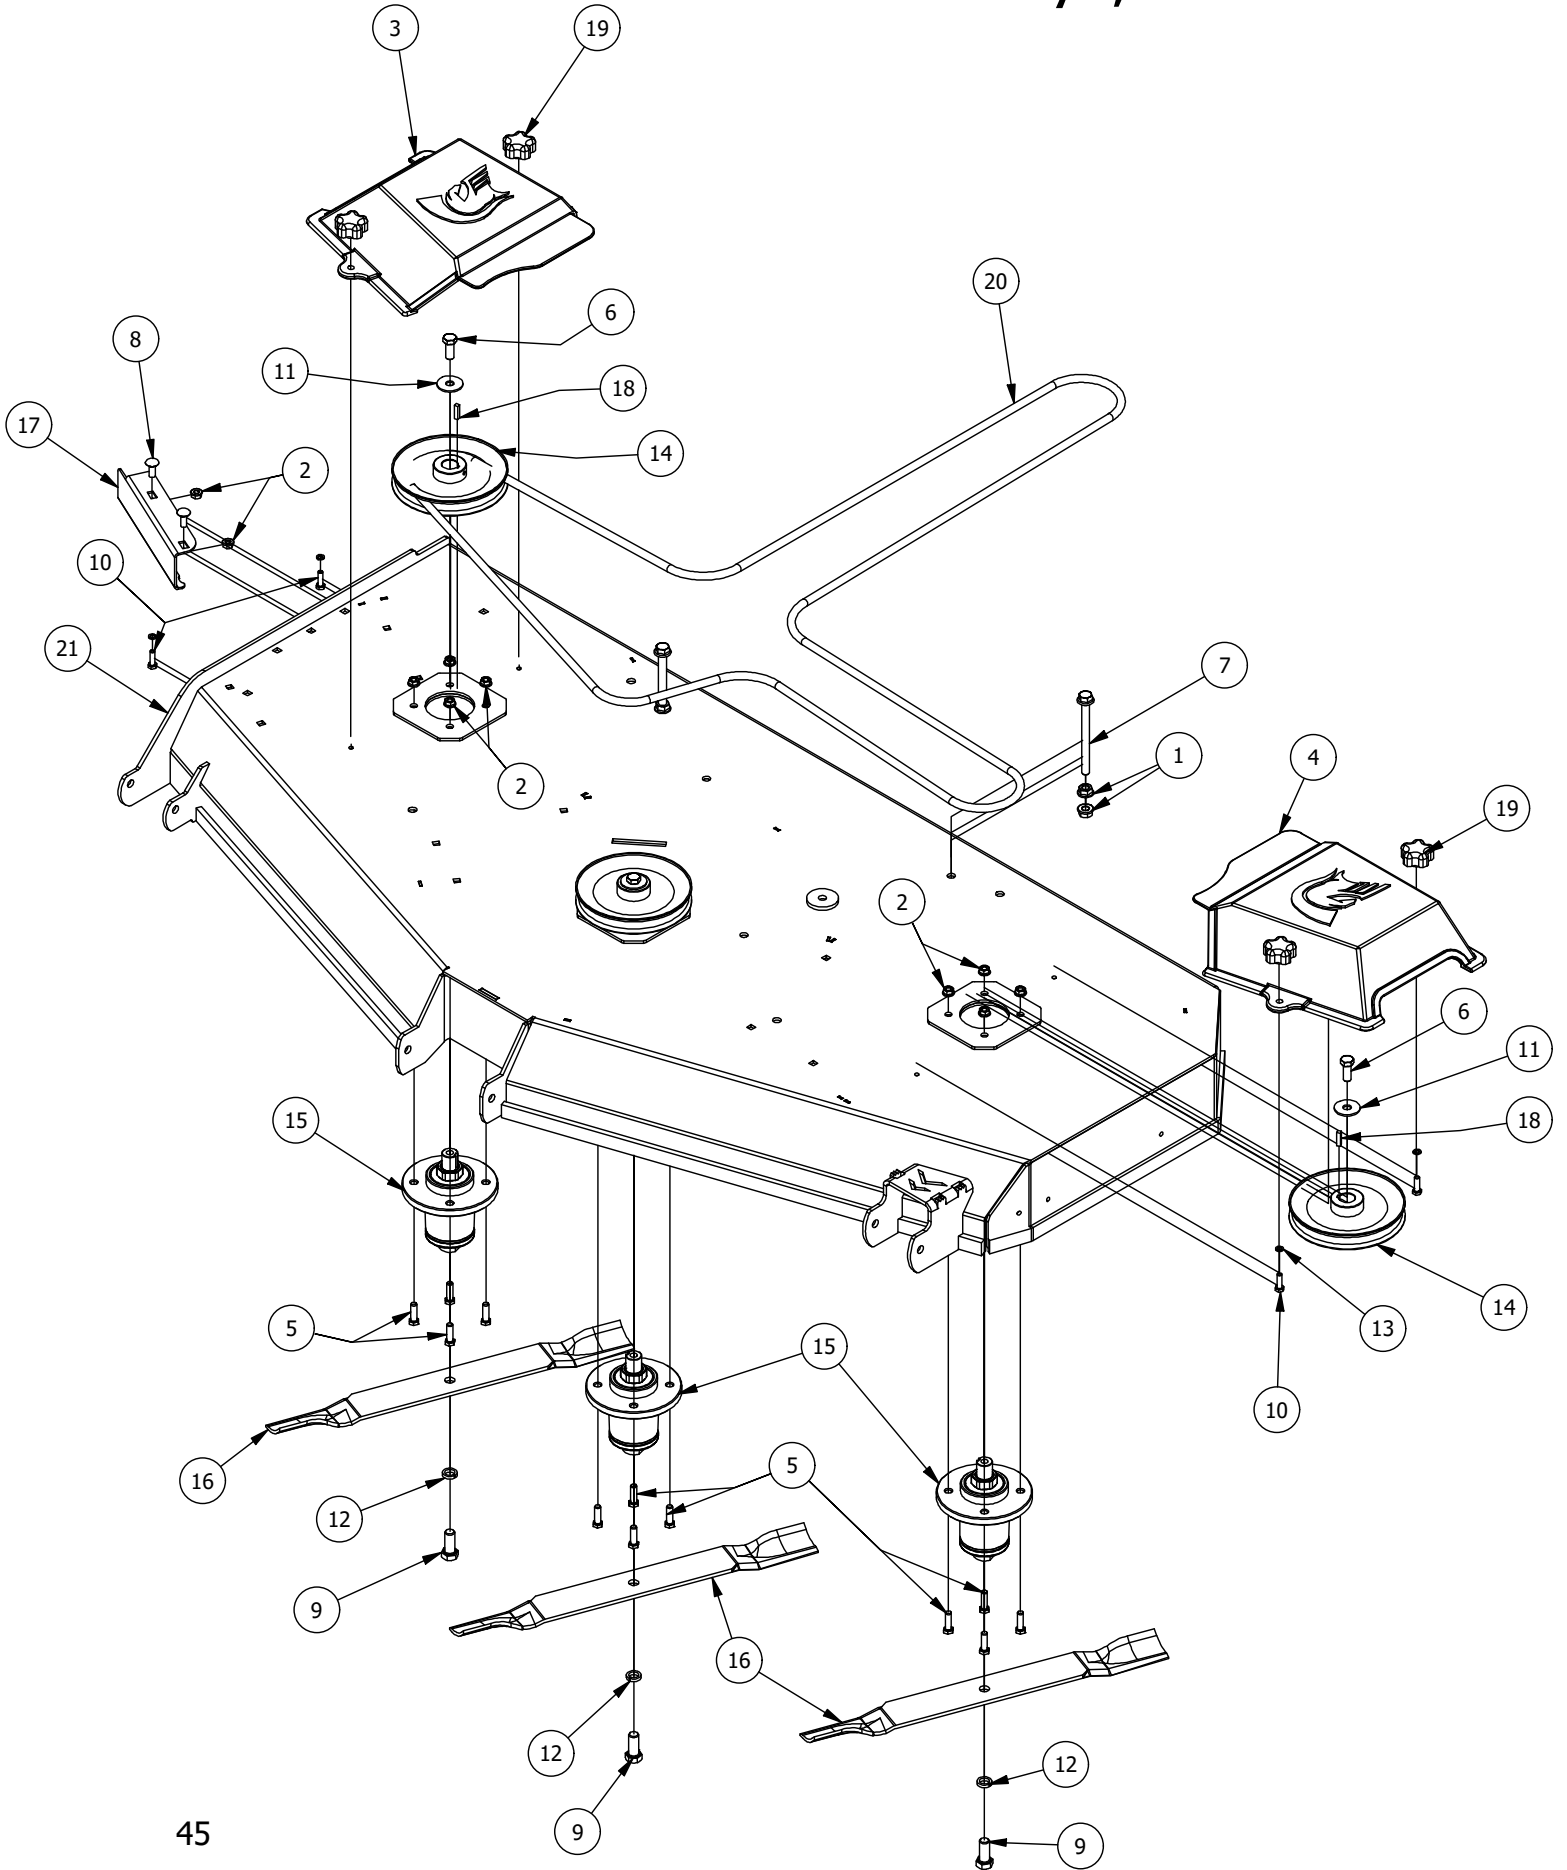

72" Spindles, Blades, Pulleys, and Covers

72" Spindles, Blades, Pulleys, and Covers			
ITEM	QTY	PART NUMBER	DESCRIPTION
1	4	413-0005-00	1/2-13 HEX FLANGE NUT W/SERR ZINC YELLOW
2	14	413-0020-00	3/8-16 HEX FLANGE NUT W/SERR ZINC YELLOW
3	1	414-0020-00	Right Pulley Cover 61" RZ/RT/SRT, 72" RT/SRT
4	1	414-0021-00	Left Pulley Cover 61" RZ/RT/SRT, 72" RT/SRT
5	12	418-0005-00	3/8-16 x 1-1/4 Hex Bolt GR5
6	3	418-0006-00	1/2-20 X 1-1/4 HEX C/S GR 5 ZINC
7	2	418-0009-00	1/2-13 X 5-1/2 HEX FLANGE BOLT GR 8 ZY
8	2	418-0045-00	3/8-16 X 1 Carriage Bolt Zinc Yellow
9	3	418-0078-00	5/8-11 X 1-1/2 HEX C/S GR 8 ZC YELLOW
10	4	418-0108-00	5/16 x1 Hex C/S (GR8) ZC/Yel
11	3	419-0001-00	1/2" X 1-5/8 BELLEVILLE CUP WASHER ZINC YELLOW
12	3	419-0004-00	5/8 SPLIT LOCKWASHER ZINC
13	4	419-0009-00	5/16 SPLIT LOCKWASHER ZINC
14	3	433-0005-00	Deck Pulley 72"
15	3	437-0005-00	SRT Mower Heavy Duty (4 Bearing) Deck Spindle
16	3	438-0003-00	72" Mower Deck Blade
17	1	439-0718-03	2021 72" Deck Wiper Bracket
18	3	442-0001-00	1/4 X 1 SQUARE KEY STOCK
19	4	445-0005-00	5/16-18 5-LOBE (STAR) FEMALE SOFT TOUCH KNOB (1.90 DIA) BLK
20	1	461-0003-00	72" Mower Deck Belt, HB x 186.5" Effective Length
21	1	490-0066-03	2020 72" Mower Deck Assembly