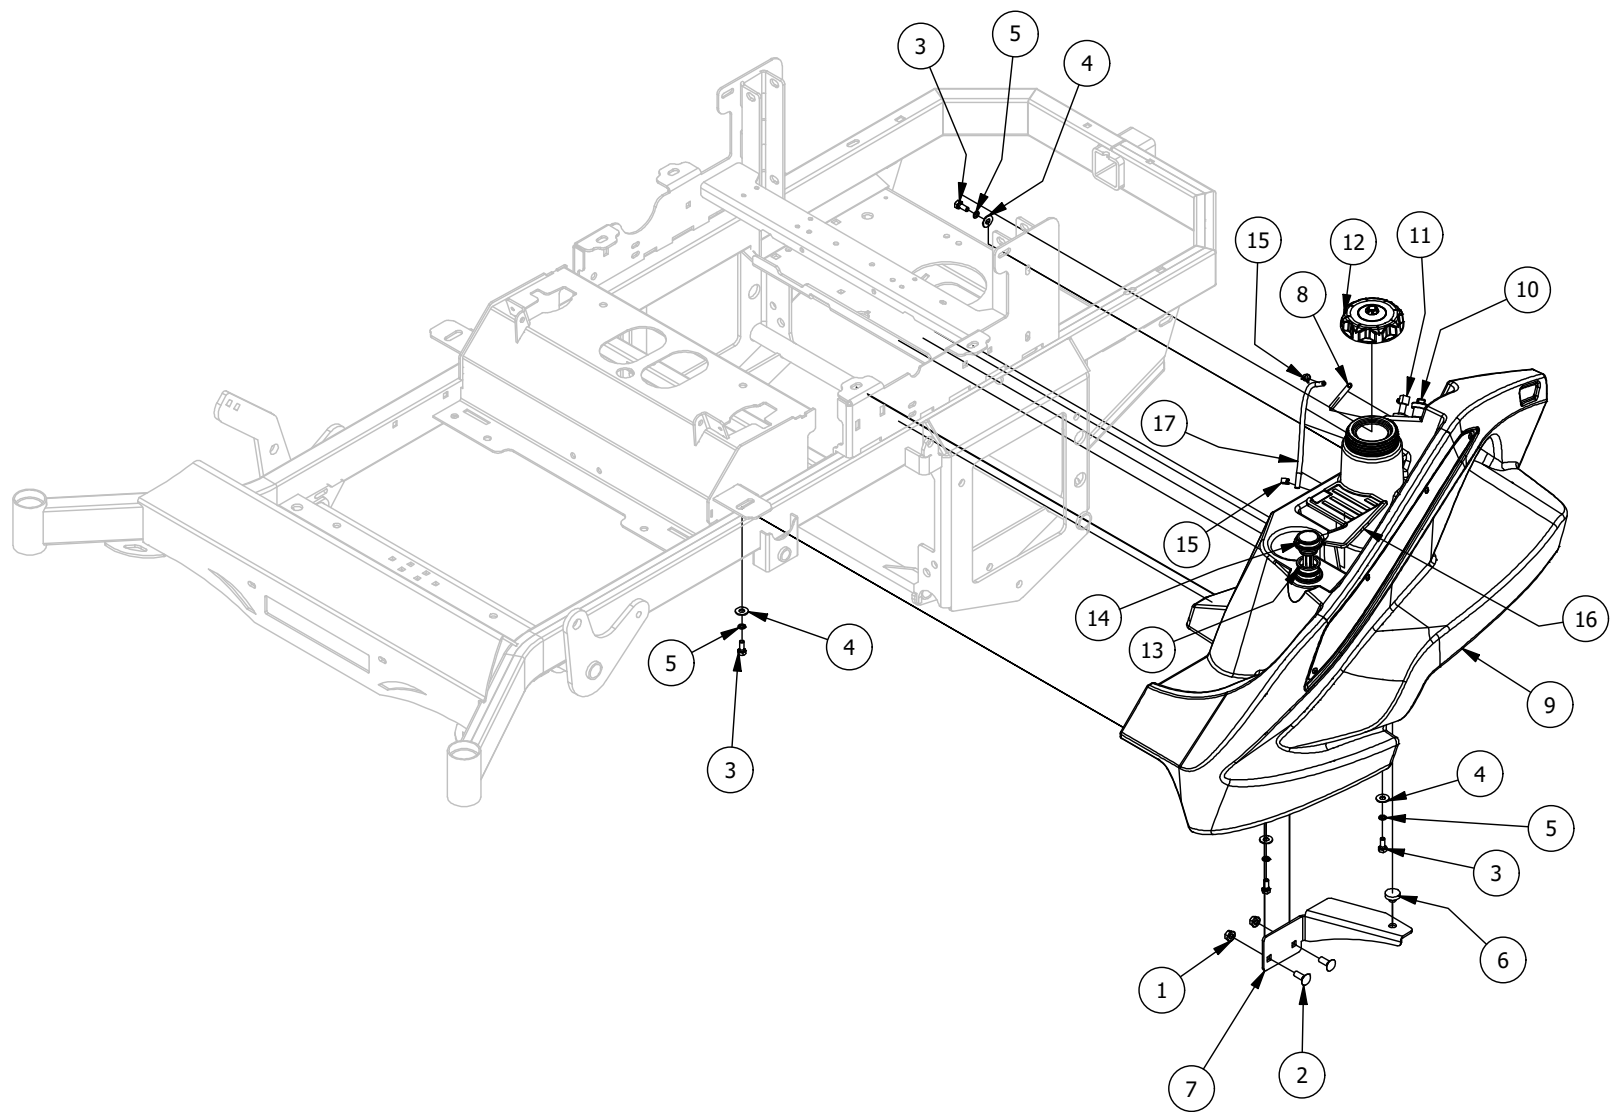

Gas Tank Assembly

Gas Tank Assembly			
ITEM	QTY	PART NUMBER	DESCRIPTION
1	2	413-0020-00	3/8-16 HEX FLANGE NUT W/SERR ZINC YELLOW
2	2	418-0045-00	3/8-16 X 1 Carriage Bolt Zinc Yellow
3	4	418-0054-00	5/16-18 X 3/4 HEX C/S ZINC
4	4	419-0007-00	5/16 Flat Washer
5	4	419-0009-00	5/16 SPLIT LOCKWASHER ZINC
6	1	429-0002-00	Push-In Rubber Bumper, Mower Floor
7	1	439-0448-03	RT/SRT Gas Tank Support
8	1	451-0002-00	Mower Fuel Tank Black 3/16" Vent Tube
9	1	467-0001-00	Mower Gasoline Fuel Tank Assembly
10	1	467-0006-00	Remote Tank Vent Valve w / Grommet
11	1	467-0012-00	Spartan 25.14" Fuel Pickup Tube W/ Filter Screen
12	1	467-0008-00	Tank Fill Neck Non-Venting Cap
13	1	467-0013-00	Fuel Level Gauge Grommet
14	1	467-0035-00	RT/SRT Rochester Fuel Gauge(8688-00003)
15	2	472-0004-00	1/2" (#8) Hose Clamp
16	1	481-0004-00	Rubber Tank Storage Compartment Insert
17	1	751-1014-00	1/4 Fuel Line - Low Perm