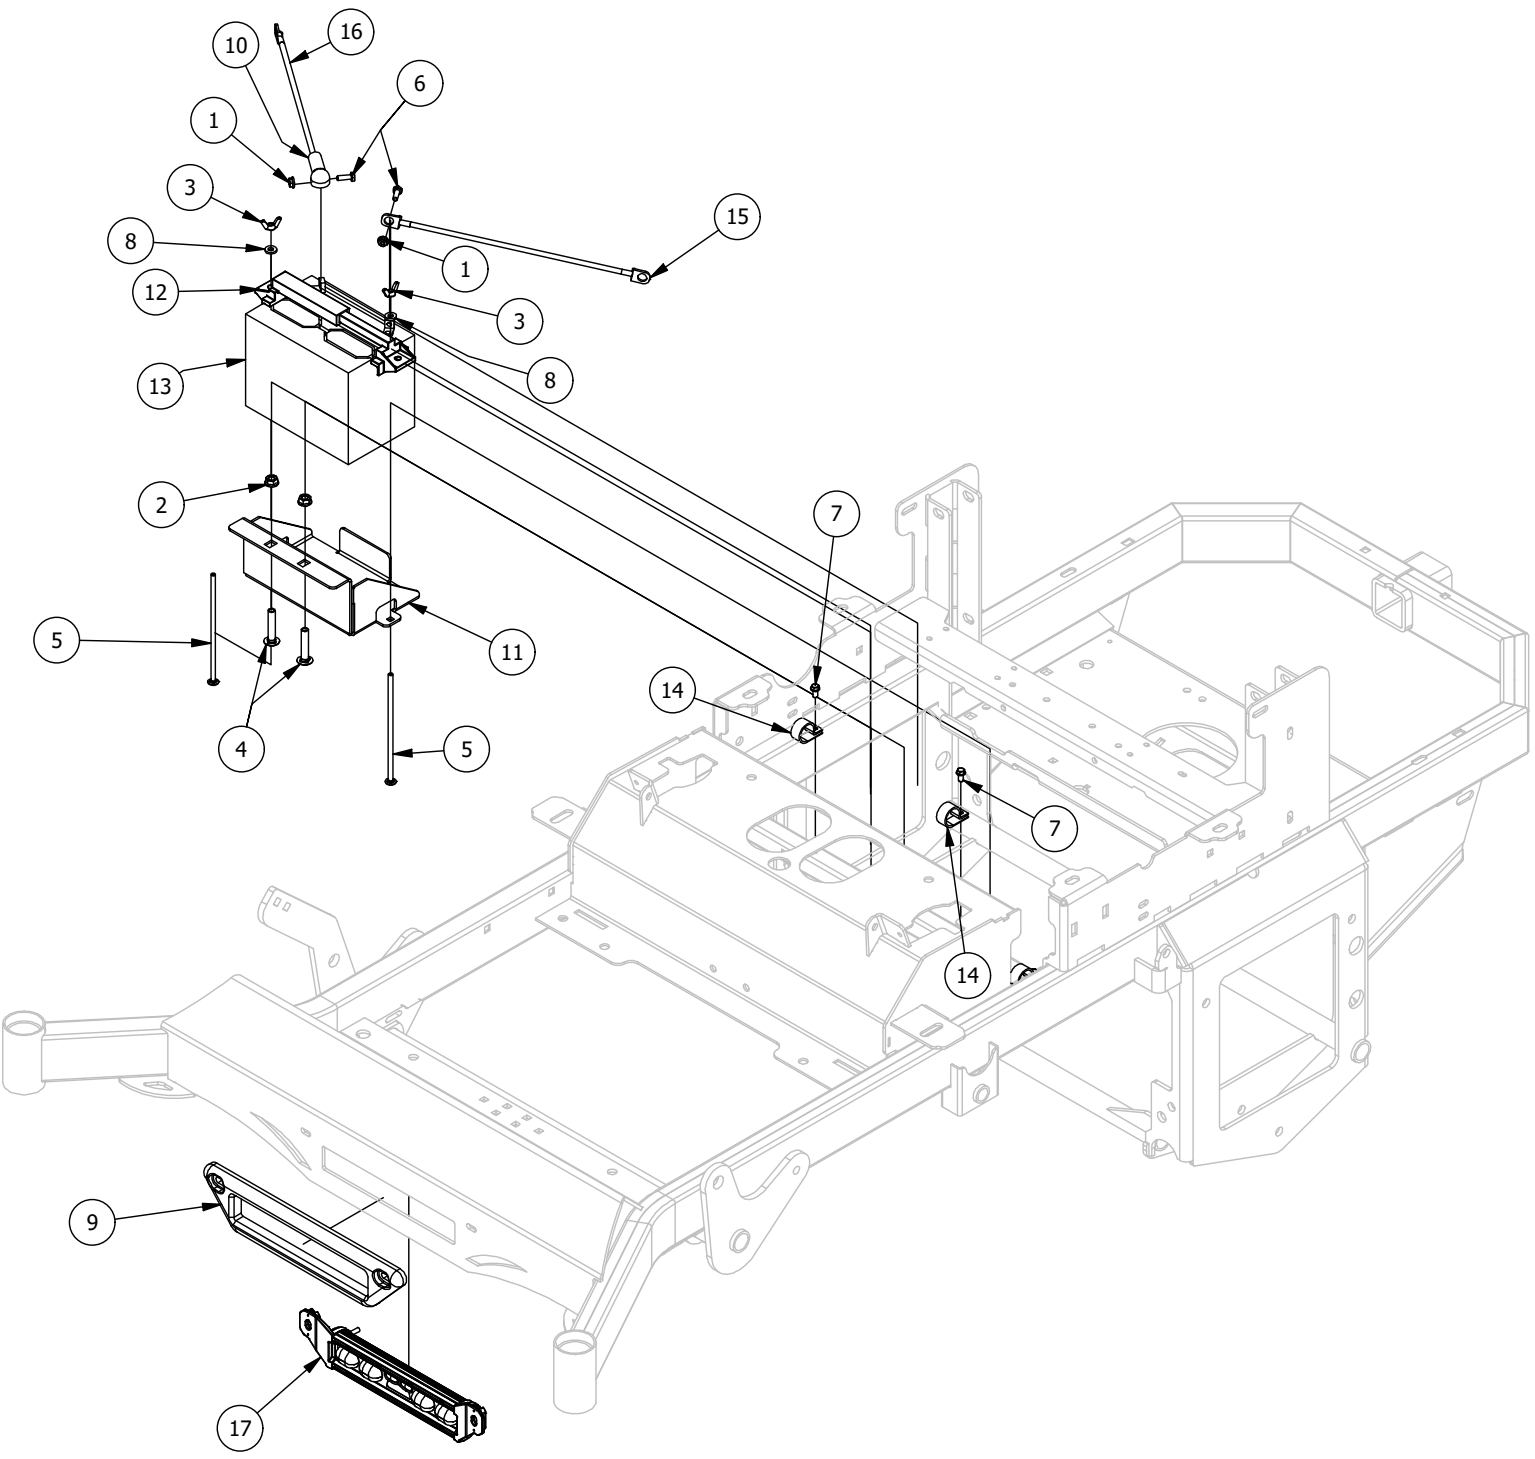

Battery Assembly

Battery Assembly			
ITEM	QTY	PART NUMBER	DESCRIPTION
1	2	413-0012-00	1/4-20 HEX FLANGE NUT W/SERRATIONS ZC YELLOW
2	2	413-0020-00	3/8-16 HEX FLANGE NUT W/SERR ZINC YELLOW
3	2	413-0025-00	1/4-20 WING NUT ZINC
4	2	418-0033-00	3/8-16 X 2 CARRIAGE BOLT ZINC
5	2	418-0034-00	1/4-20 X 7 CARRIAGE BOLT ZINC
6	2	418-0035-00	1/4-20 X 3/4 HEX C/S GR 2 ZINC
7	3	418-0059-00	1/4-20 X 1/2 IND. HWH SLOT F TCS ZINC
8	2	419-0023-00	1/4" Flat Washer_5/8 OD_18-8 SS Magn: 577 Black
9	1	429-0003-00	Mower Front Nylon Bumper
10	1	436-0003-00	STRAIGHT INSULATING TERMINAL COVER BLK
11	1	439-0008-03	Mower Battery Box
12	1	443-0001-00	Battery Hold Down
13	1	468-0001-00	Mower Diesel Start Battery 350CCA
14	3	472-0002-00	1/2" CUSHIONED LOOP CLAMP
15	1	486-0016-00	Mower Positive Battery Cable 25" long
16	1	486-0017-00	Mower Negative Battery Cable 28" long
17	1	486-0042-00	Full Beam With Lighted Helmet Light Bar