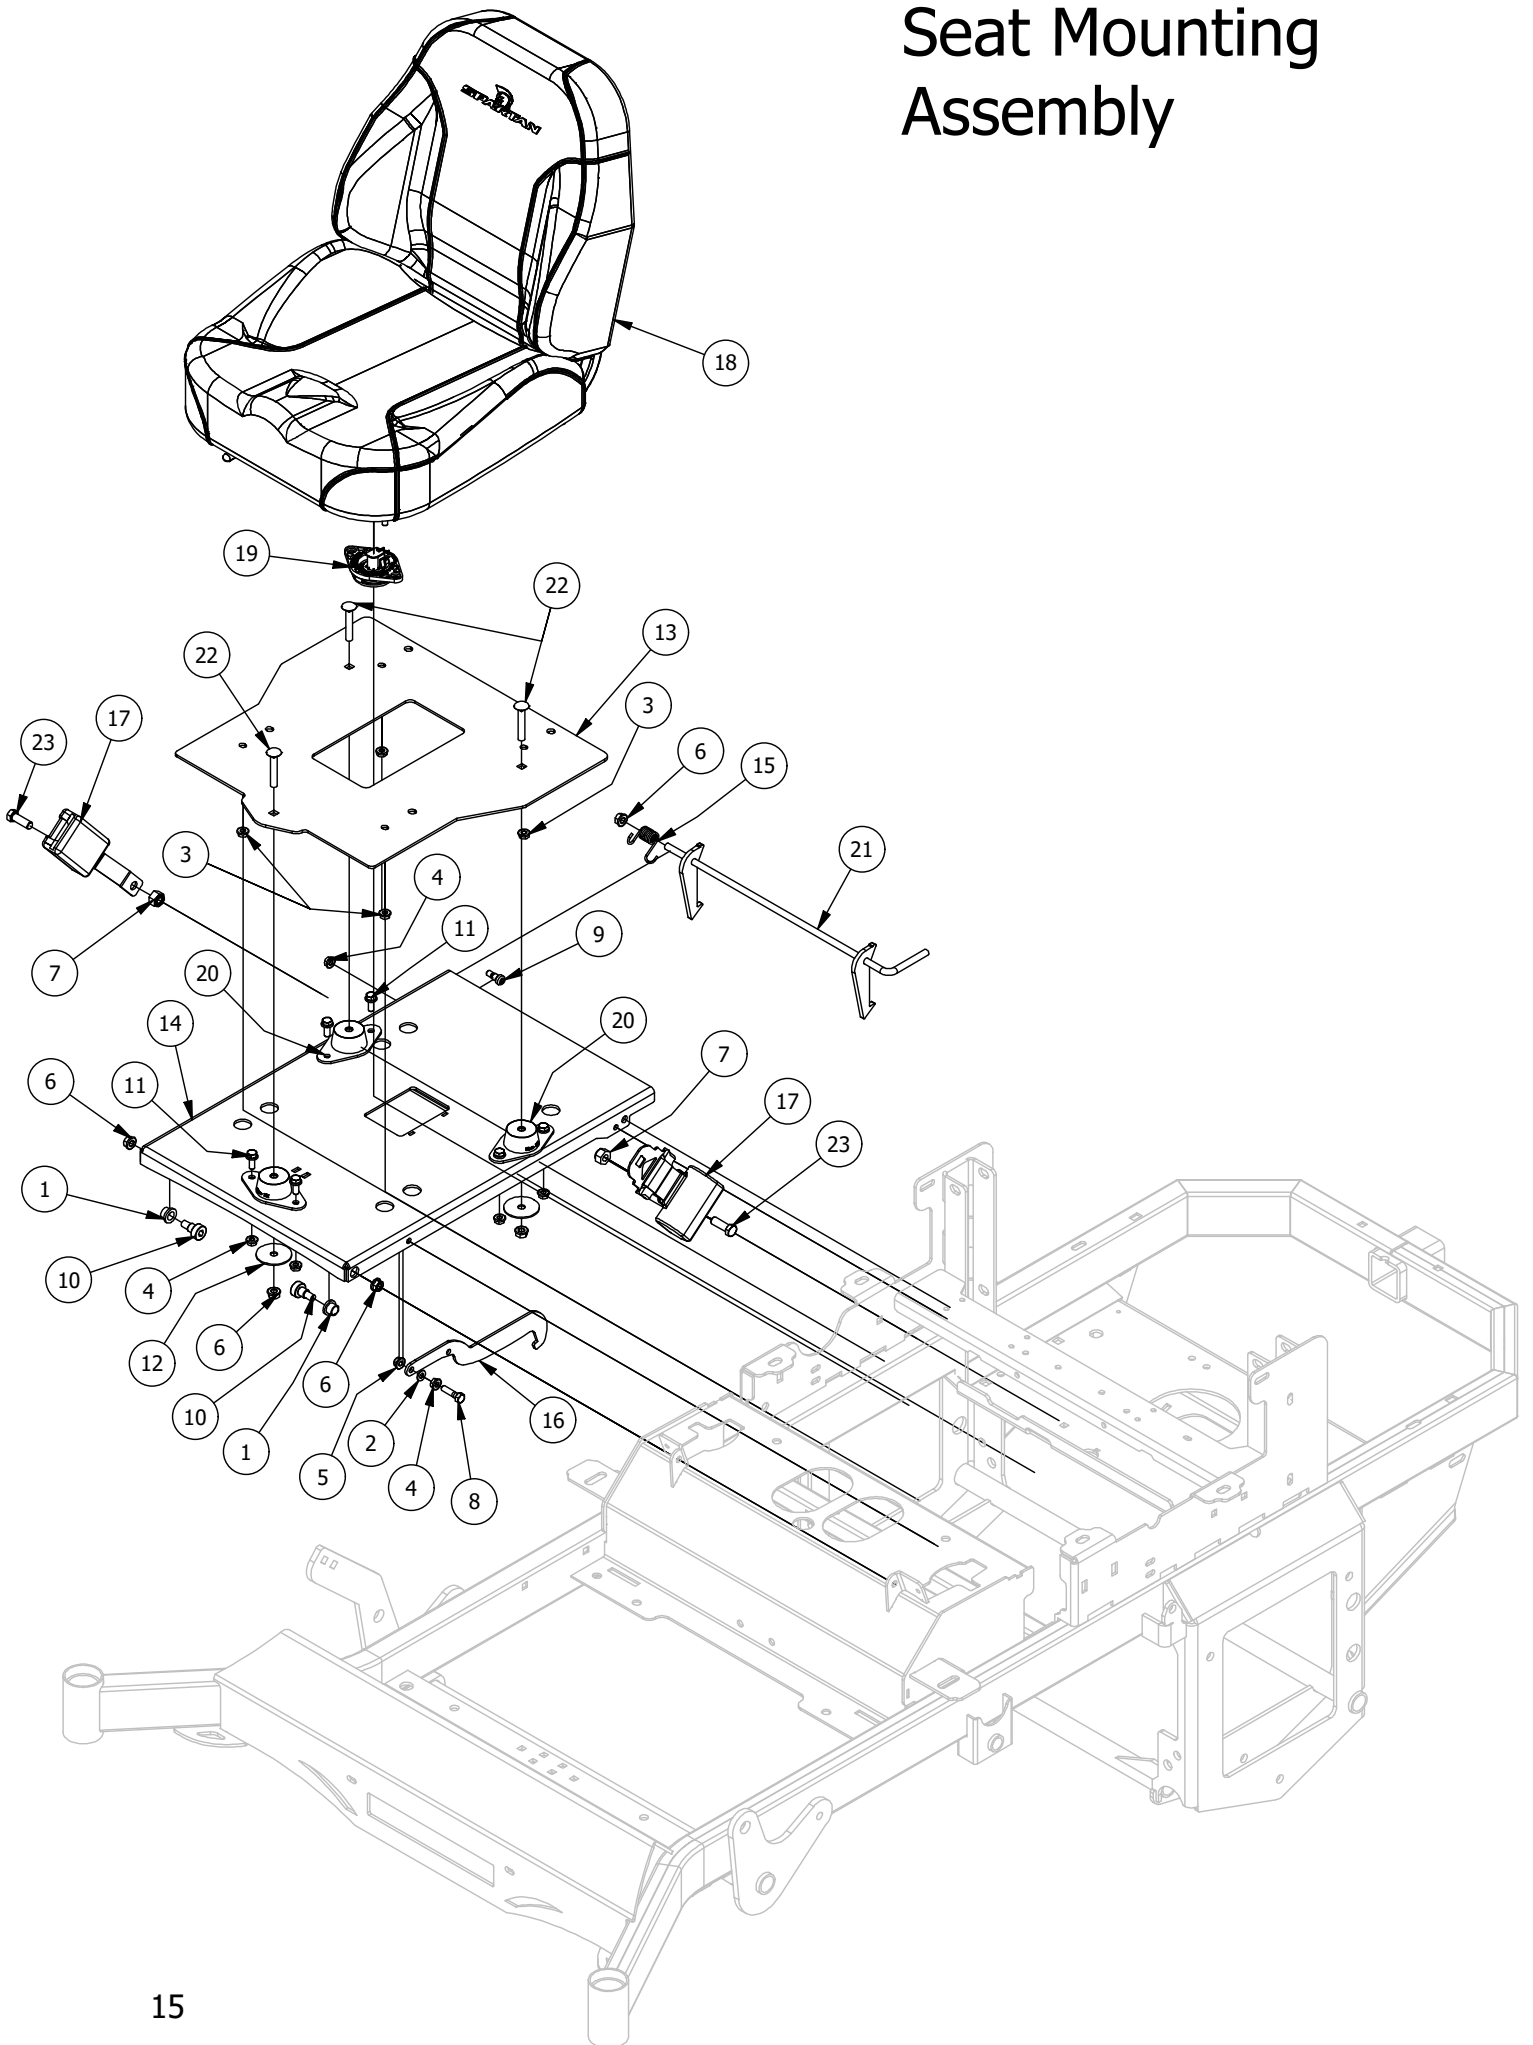

Seat Mounting Assembly

Seat Mounting Assembly

ITEM	QTY	PART NUMBER	DESCRIPTION
1	2	410-0010-00	1/2" ID X 5/8" OD X 1/2" LENGTH FLANGE BUSHING
2	1	413-0016-00	.312 ID X .625 OD X .062 THK THRUST BEARING OIL-IMPREG BRNZ
3	4	413-0019-00	5/16-18 NYLON INSERT FLANGE L/NUT ZINC
4	8	413-0022-00	5/16-18 HEX FLANGE NUT W/SERR ZINC YELLOW
5	1	413-0027-00	5/16-18 NYLON INSERT FLANGE LOCKNUT ZC YELLOW
6	6	413-0029-00	3/8-16 NYLON INSERT FLANGE L/NUT ZC YELLOW
7	2	413-0054-00	7/16-20 Nylon Insert Locknut
8	1	418-0036-00	5/16-18 X 1-1/4 HEX TAP BOLT ZINC GR8
9	1	418-0037-00	3/8 X 3/8 SOCKET SHOULDER BOLT ZC YELLOW
10	2	418-0038-00	1/2 X 1/2 SOCKET SHOULDER BOLT ZC YELLOW
11	6	418-0048-00	5/16-18 X 3/4 HEX FLANGE BOLT GR 8 ZC YELLOW
12	3	419-0022-00	3/8 X 2" OD FENDER WASHER ZC YELLOW
13	1	426-0231-03	2019 Floating Seat Plate
14	1	426-0232-03	2019 RT/SRT Floating Seat Base Plate
15	1	434-0004-00	Seat Latch Spring
16	1	439-0065-03	Mower Seat Latch Hook
17	1	471-0003-00	Mower Seat Belt
18	1	471-0015-00	2019 Full Suspension Seat
19	1	486-0036-00	Mower Seat Switch
20	3	487-0007-00	Floating Seat Damper-Stiffer
21	1	490-0011-61	Mower Seat Latch Release Assembly
22	3	618-2023-00	3/8"-16 x 2-1/4" Carriage Bolt
23	2	618-2097-00	7/16-20 x 1-1/4 GR8 Hex Cap Screw