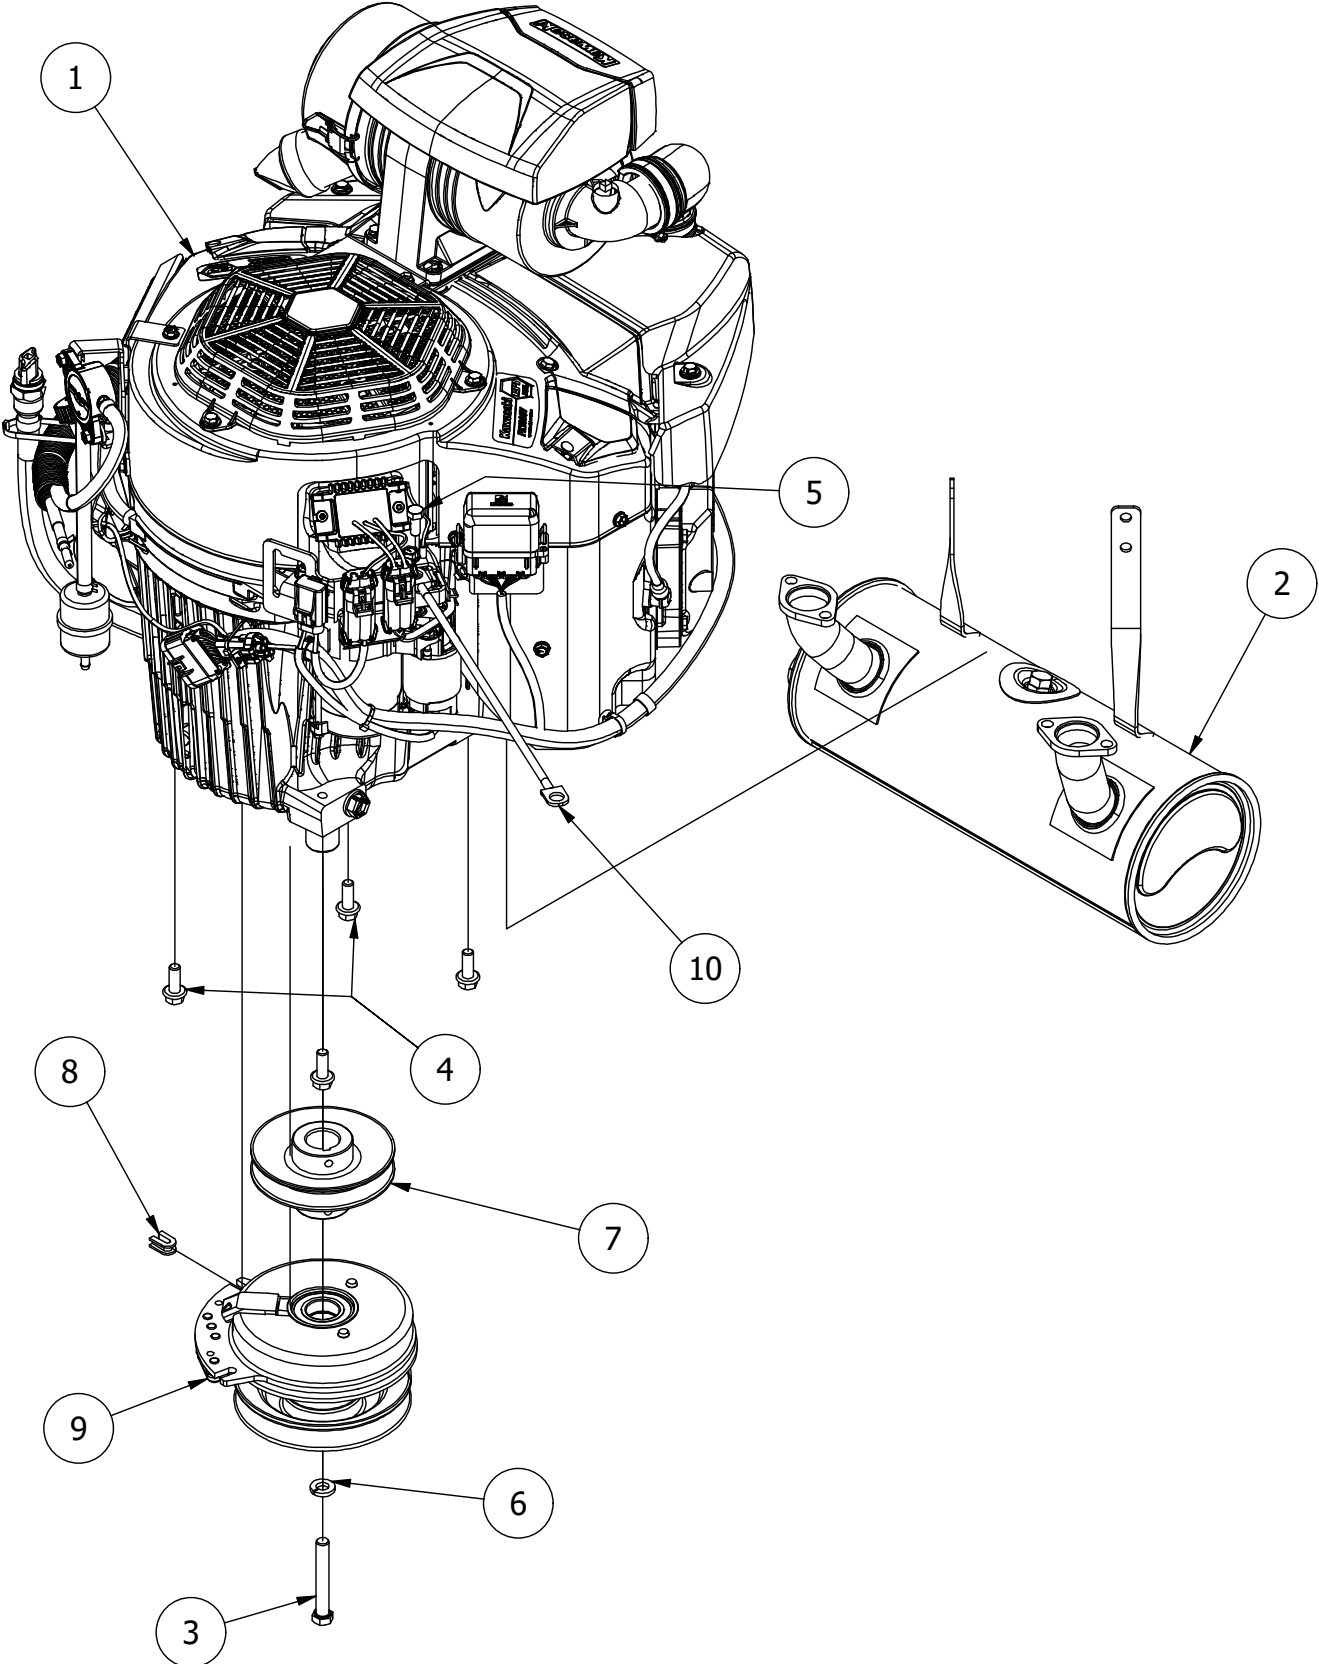

Kawasaki FXT1000V-EFI Engine Assembly

Kawasaki FXT1000V Engine Assembly			
ITEM	QTY	PART NUMBER	DESCRIPTION
1	1	415-0088-00	Kawasaki FXT1000V-EFI Engine
2	1	415-0093-00	Exhaust for Kaw1000(Carb&EFI)
3	1	418-0022-00	7/16-20 X 3 HEX C/S GR 8 ZC YELLOW
4	4	418-0023-00	3/8-16 X 1-1/8 IND HWH W/SERR TRI LOB ZY
5	1	418-0278-00	M8-1.25 X 20MM HEX FLANGE BOLT ZINC 10.9
6	1	419-0005-00	7/16 SPLIT LOCKWASHER GR 8 ZC YELLOW
7	1	433-0002-00	Drive Pulley, B Belt
8	1	437-0025-00	Mower Rotation Stop Brkt Sleeve
9	1	470-0002-00	PTO Clutch
10	1	486-0017-00	Mower Negative Battery Cable 28" long