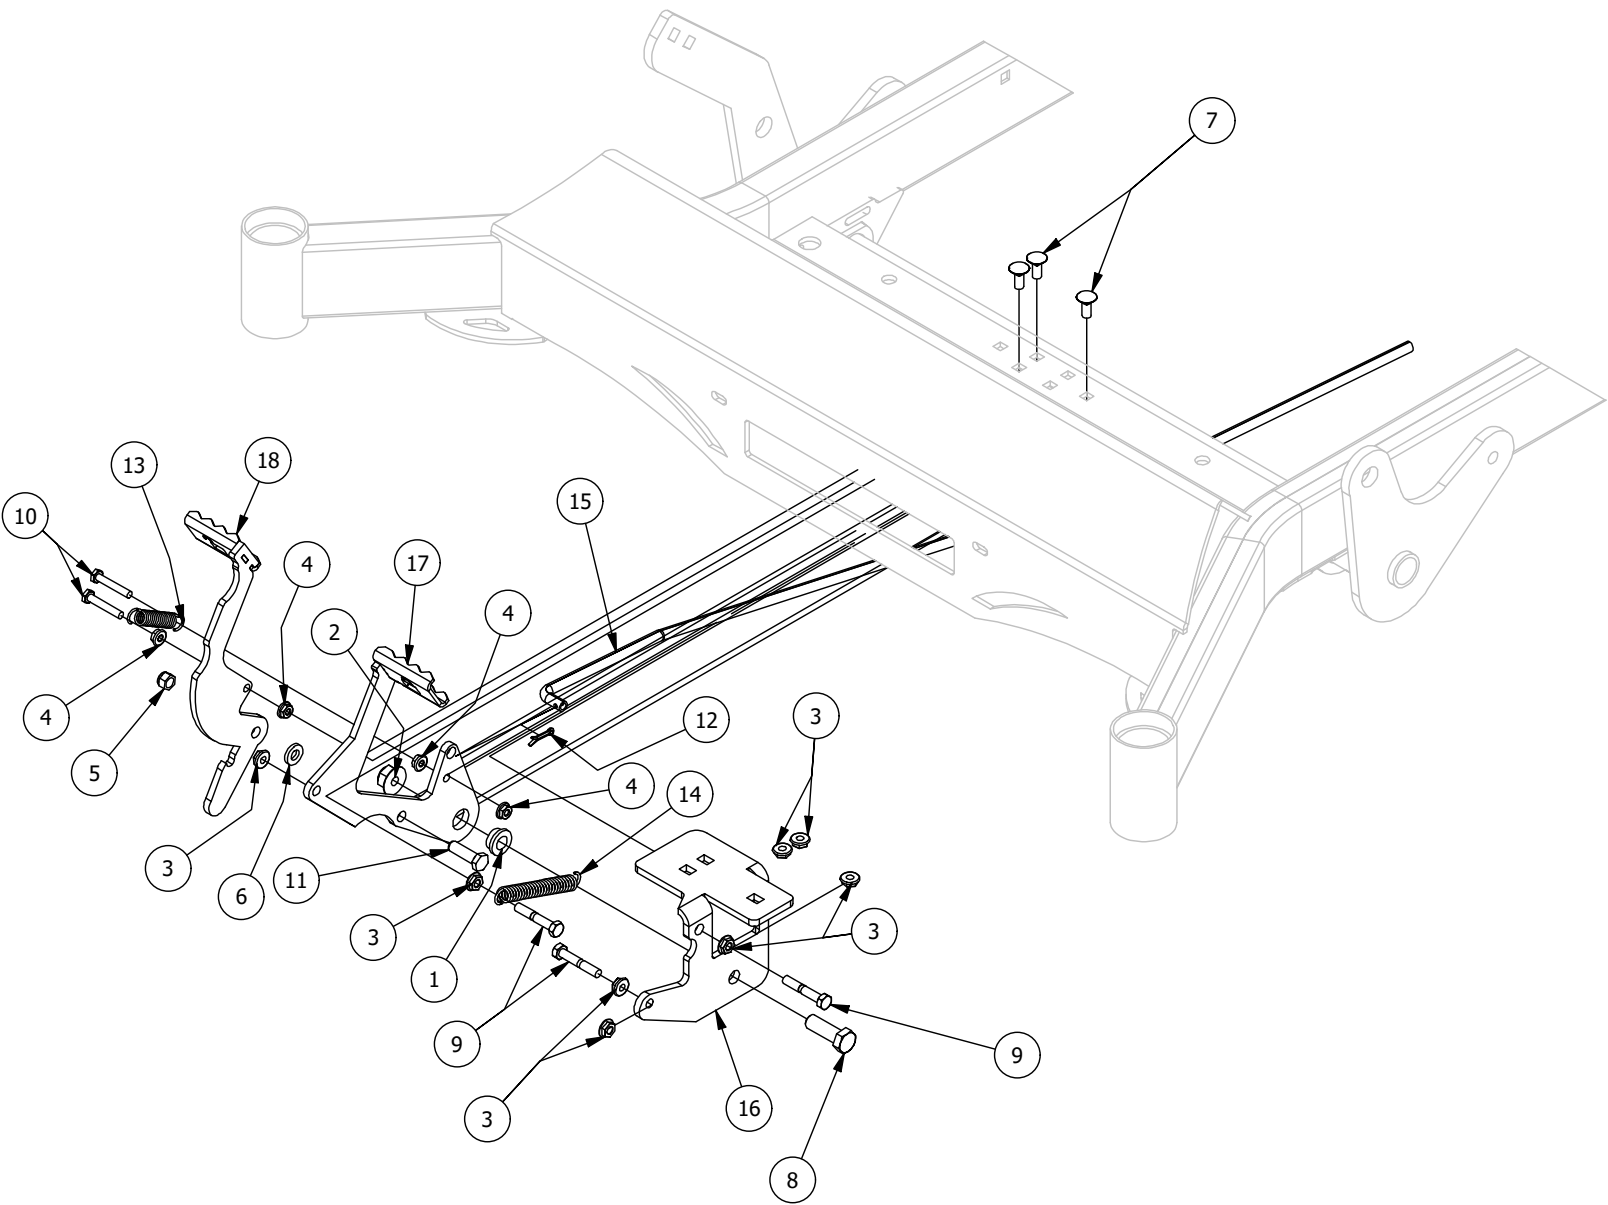

Park Brake Assembly

Park Brake Assembly			
ITEM	QTY	PART NUMBER	DESCRIPTION
1	1	410-0009-00	1/2" ID X 3/4" OD X 3/8" LENGTH FLANGE BUSHING
2	1	413-0002-00	1/2-13 NYLON INSERT FLANGE LOCKNUT ZC YELLOW
3	9	413-0006-00	5/16-18 HEX FLANGE NUT W/SERR ZINC
4	4	413-0012-00	1/4-20 HEX FLANGE NUT W/SERRATIONS ZC YELLOW
5	1	413-0013-00	3/8-16 NYLON INSERT FLANGE LOCKNUT ZINC
6	1	413-0052-00	3/8 ID X 3/4 OD X .125 THK BRONZE WASHER
7	3	418-0008-00	5/16-18 X 3/4 CARRIAGE BOLT ZINC
8	1	418-0020-00	1/2-13 X 1-1/2 HEX C/S GR 5 ZINC
9	3	418-0027-00	5/16-18 X 1-3/4 HEX C/S GR 2 ZINC
10	2	418-0029-00	1/4-20 X 1-1/4 HEX C/S GR 2 ZINC
11	1	418-0030-00	3/8-16 X 1-1/4 HEX C/S GR 2 ZINC
12	1	420-0001-00	1/8 X 3/4 COTTER PIN ZINC
13	1	434-0003-00	Brake Pedal Release Spring
14	1	434-0015-00	Brake Pedal Release Spring
15	1	435-0004-60	Mower Brake Linkage
16	1	439-0009-03	Mower Frame Brake Mounting Bracket
17	1	490-0016-03	Mower Brake Lock Lever Assembly
18	1	490-0017-03	Mower Brake Unlock Lever Assembly