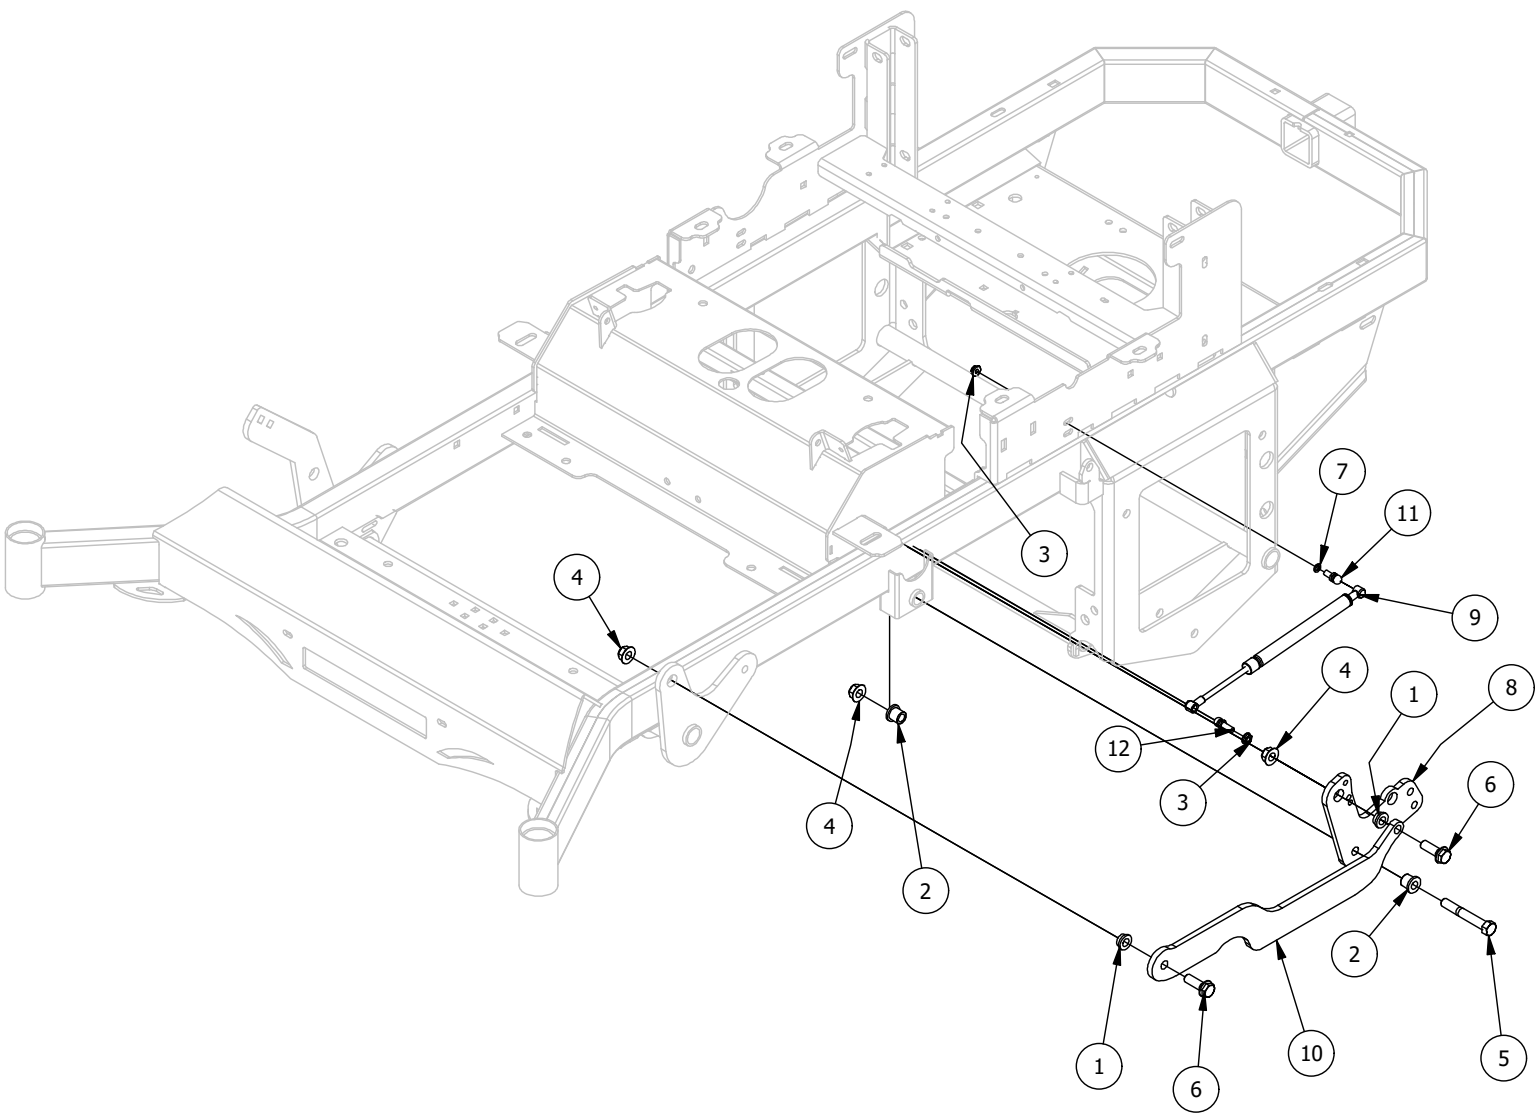

Deck Assist Spring Assembly

Deck Assist Spring Assembly			
ITEM	QTY	PART NUMBER	DESCRIPTION
1	2	410-0009-00	1/2" ID X 3/4" OD X 3/8" LENGTH FLANGE BUSHING
2	2	410-0068-00	.502 ID X .753 OD X .75 OAL X1 FL OD X .125 FL BUSHING
3	2	413-0006-00	5/16-18 HEX FLANGE NUT W/SERR ZINC
4	3	413-1005-00	1/2-13 NYLON INSERT FLANGE NUT ZINC YELLOW
5	1	418-0042-00	1/2-13 X 3-1/2 HEX C/S GR 5 ZINC YELLOW
6	2	418-0047-00	1/2-13 X 1-1/2 HEX FLANGE BOLT GR 8 ZINC YELLOW
7	1	419-0009-00	5/16 SPLIT LOCKWASHER ZINC
8	1	431-0005-03	Deck Height Brkt Left Actuator side
9	1	434-0001-00	Deck Gas Spring
10	1	435-0009-03	Mower Deck Height Left Link Arm
11	1	487-0005-00	Control Arm Damper Ball Stud
12	1	487-0008-00	Control Arm Damper Ball Stud 3/4" Thread