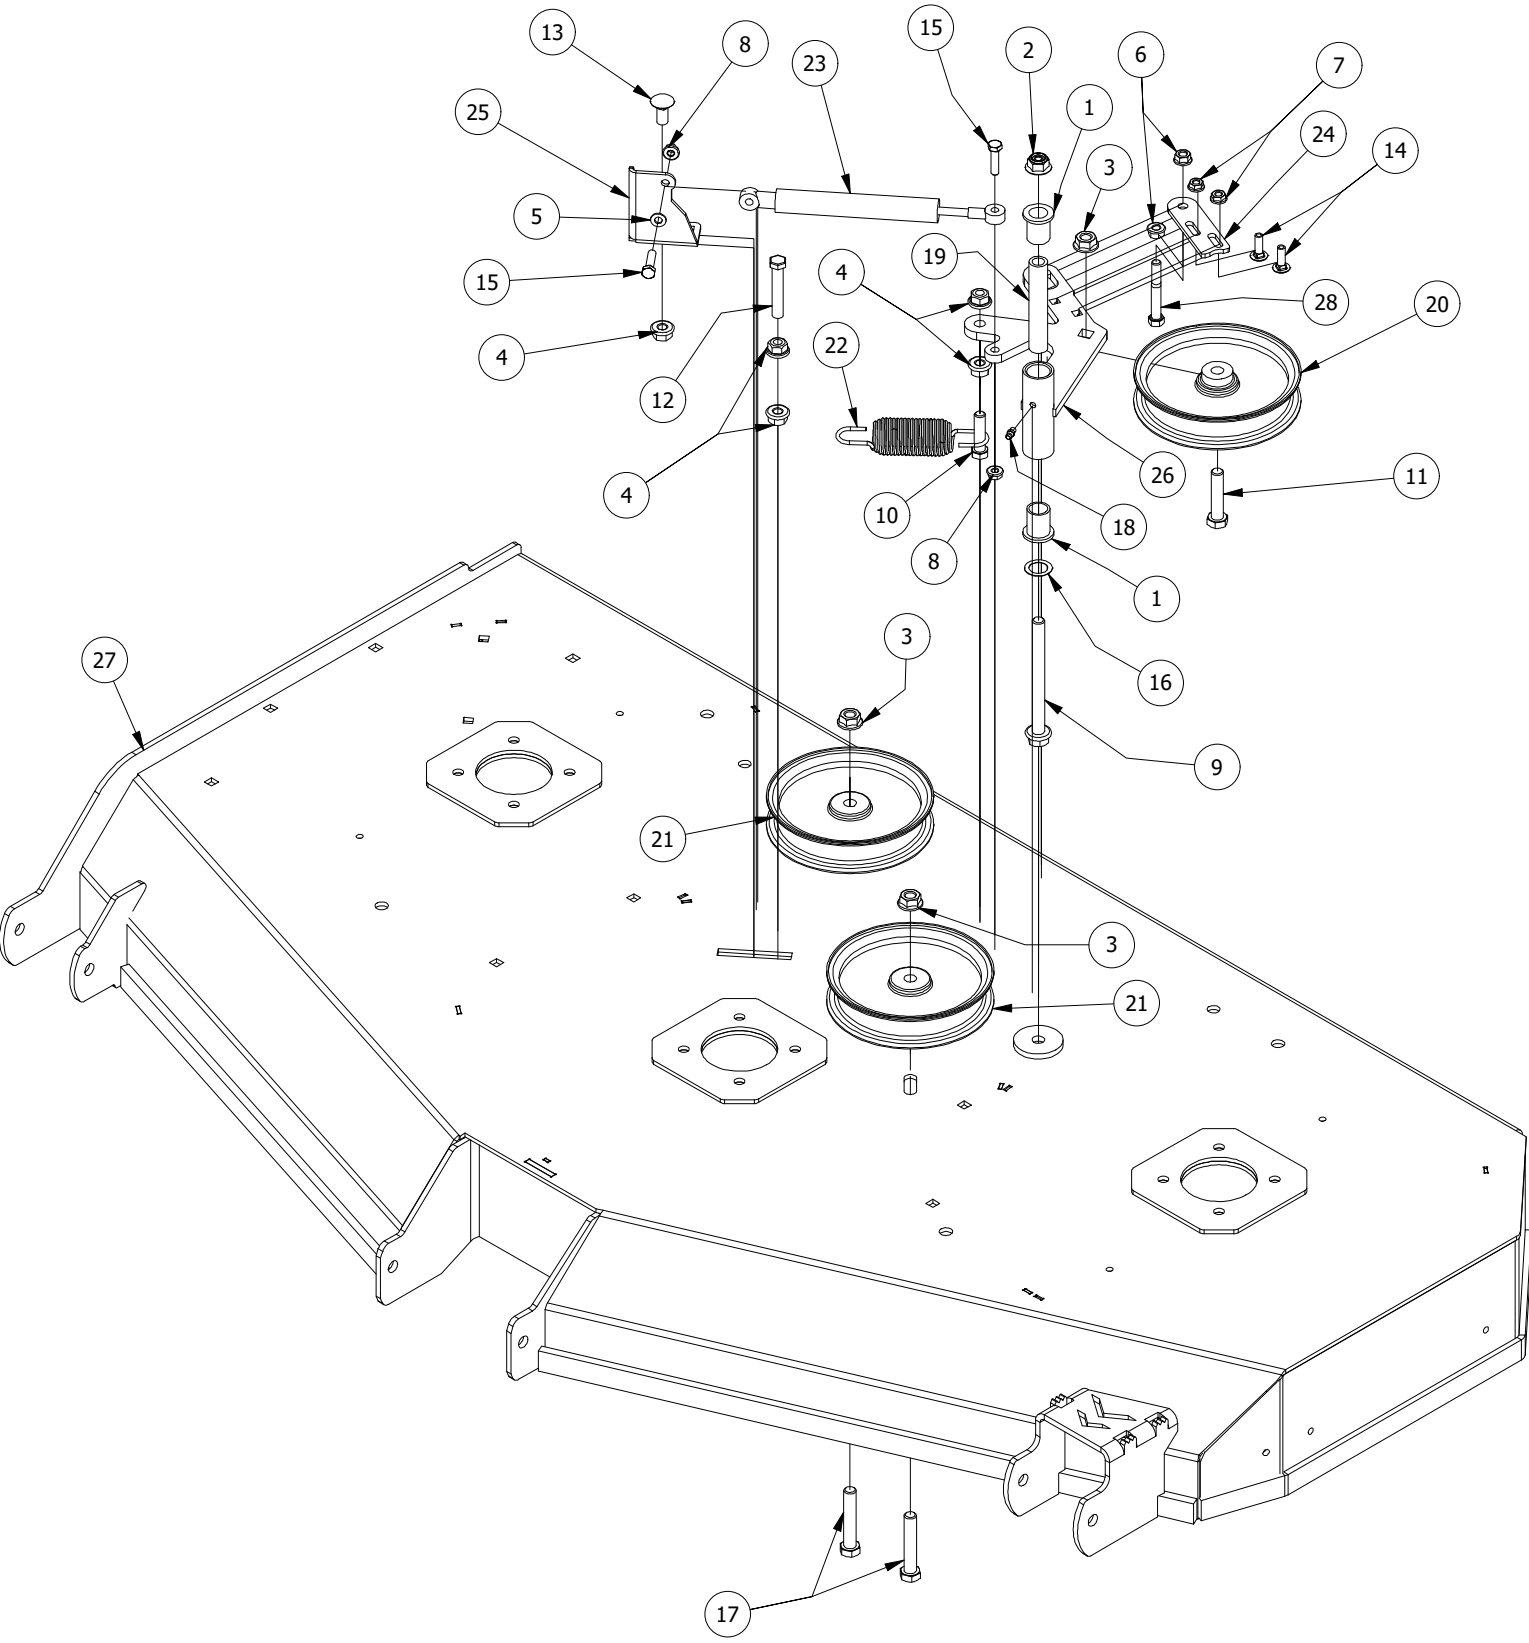

61" Deck Idler Assembly

61" Deck Idler Assembly			
ITEM	QTY	PART NUMBER	DESCRIPTION
1	2	410-0007-00	3/4" ID X 15/16" OD X 1-1/8" LENGTH FLANGE BUSHING
2	1	413-0002-00	1/2-13 NYLON INSERT FLANGE NUT ZINC YELLOW
3	3	413-0005-00	1/2-13 HEX FLANGE NUT W/SERR ZINC YELLOW
4	5	413-0011-00	7/16-14 HEX FLANGE NUT W/SERR ZINC YELLOW
5	1	413-0016-00	.312 ID X .625 OD X .062 THK THRUST BEARING OIL-IMPREG BRNZ
6	2	413-0020-00	3/8-16 HEX FLANGE NUT W/SERR ZINC YELLOW
7	2	413-0022-00	5/16-18 HEX FLANGE NUT W/SERR ZINC YELLOW
8	2	413-0027-00	5/16-18 NYLON INSERT FLANGE LOCKNUT ZC YELLOW
9	1	418-0009-00	1/2-13 X 5-1/2 HEX FLANGE BOLT GR 8 ZY
10	1	418-0011-00	7/16-14X 1-3/4 HEX C/S GR5 ZINC Yellow
11	1	418-0012-00	1/2-13 X 2-1/4 HEX C/S GR 5 ZINC
12	1	418-0013-00	7/16-14 X 2-1/2 HEX C/S GR 5 ZINC
13	1	418-0017-00	7/16-14 X 1 CARRIAGE BOLT ZINC
14	2	418-0060-00	5/16-18 X 1 CARRIAGE BOLT ZINC YELLOW
15	2	418-0109-00	5/16- 18 x 1 1/4 Hex C/S (GR.8) ZC/Yel
16	1	418-0110-00	.767 ID X 1.125 OD X .016 THK TRIPLE WAVE WASHER 1074-1095
17	2	418-0246-00	1/2-13 x 2-3/4 Hex Flange Bolt (GR.8) ZC/YEL
18	1	424-0002-00	1/4" DRIVE TYPE GREASE FITTING ZC YELLOW
19	1	425-0006-00	Mower Inner Idler Spacer
20	1	433-0014-00	6-3/4" Idler Pulley, 7/16" Spacer Assembly
21	2	433-0015-00	6-3/4" Idler Pulley, 15/16" Spacer Assembly
22	1	434-0007-00	2019 Mower Deck Spring
23	1	434-0009-00	Idler Gas Spring
24	1	439-0257-03	Deck Idler Pulley Belt Retainer Brkt
25	1	439-0335-03	Deck Belt Idler Damper Mounting Bracket
26	1	490-0019-03	Mower Deck Idler Pulley Arm Assembly
27	1	490-0061-00	2020 61 RT/SRT Deck assembly
28	1	618-2078-00	3/8-16 x 2-3/4 Hex C/S GR2 Zinc