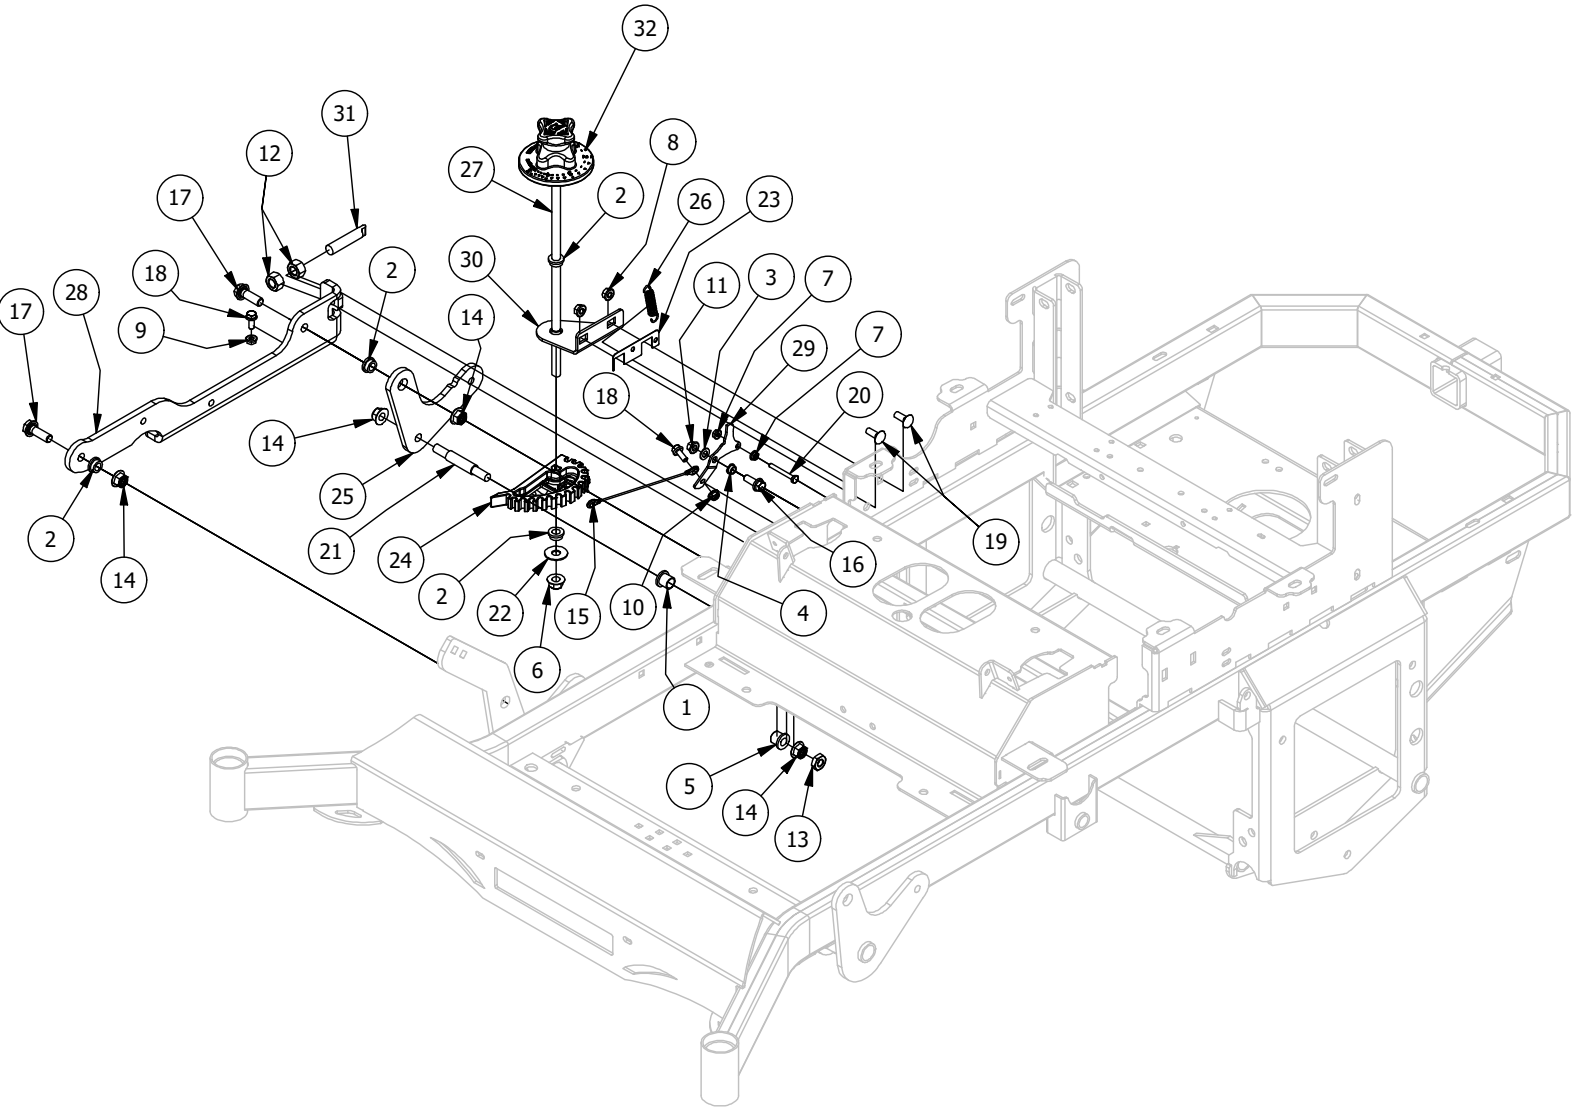

Deck Height Adjuster Assembly

Deck Height Adjuster Assembly			
ITEM	QTY	PART NUMBER	DESCRIPTION
1	1	410-0008-00	5/8" ID X 3/4" OD X 3/4" LENGTH FLANGE BUSHING
2	4	410-0009-00	1/2" ID X 3/4" OD X 3/8" LENGTH FLANGE BUSHING
3	1	410-0011-00	3/8 X 3/4 Bronze Washer
4	1	410-0067-00	Bronze Bushing
5	1	410-0068-00	.502 ID X .753 OD X .75 OAL X1 FL OD X .125 FL BUSHING
6	1	413-0002-00	1/2-13 NYLON INSERT FLANGE NUT ZINC YELLOW
7	2	413-0012-00	1/4-20 HEX FLANGE NUT W/SERRATIONS ZC YELLOW
8	2	413-0020-00	3/8-16 HEX FLANGE NUT W/SERR ZINC YELLOW
9	1	413-0022-00	5/16-18 HEX FLANGE NUT W/SERR ZINC YELLOW
10	1	413-0027-00	5/16-18 NYLON INSERT FLANGE LOCKNUT ZC YELLOW
11	1	413-0029-00	3/8-16 NYLON INSERT FLANGE L/NUT ZC YELLOW
12	2	413-0048-00	5/8-11 HEX NUT ZINC YELLOW
13	1	413-0067-00	1/2-13 Nylon Insert Jam Lock Nut Yellow Zinc
14	4	413-1005-00	1/2-13 NYLON INSERT FLANGE NUT ZINC YELLOW
15	1	414-0037-00	Height Indicator Cable
16	1	418-0040-00	3/8-16 X 1 HEX FLANGE BOLT GR 8 ZC YELLOW
17	2	418-0047-00	1/2-13 X 1-1/2 HEX FLANGE BOLT GR 8 ZINC YELLOW
18	2	418-0048-00	5/16-18 X 3/4 HEX FLANGE BOLT GR 8 ZC YELLOW
19	2	418-0053-00	3/8-16 X 1 CARRIAGE BOLT ZINC YELLOW
20	1	418-0067-00	1/4-20 X 2 HEX C/S GR 8 ZC YELLOW
21	1	418-0276-00	Rear Deck Height Bolt (Machined)
22	1	419-0014-00	Plastic Washer .52 ID_1.375 OD_.062 Flat Washer
23	1	425-0015-03	RZ Deck Height Indicator Rod Bracket Spacer
24	1	425-0032-00	2022 Deck Height Cam Casting
25	1	431-0004-03	Deck Height Brkt Right side
26	1	434-0003-00	Brake Pedal Release Spring
27	1	437-0003-00	Mower Deck Height Selector Shaft
28	1	439-0698-03	2021 Deck Height Arm Right Link
29	1	439-0711-60	2021 Deck Height Control Shaft Spring Bracket
30	1	439-0712-03	2021 Mower Deck Height Indicator Rod Bracket
31	1	444-0001-00	Mower HEIGHT SELECTOR CAM PIN
32	1	445-0007-00	2021 RZHD,RT,and SRT Deck Height Selector Knob