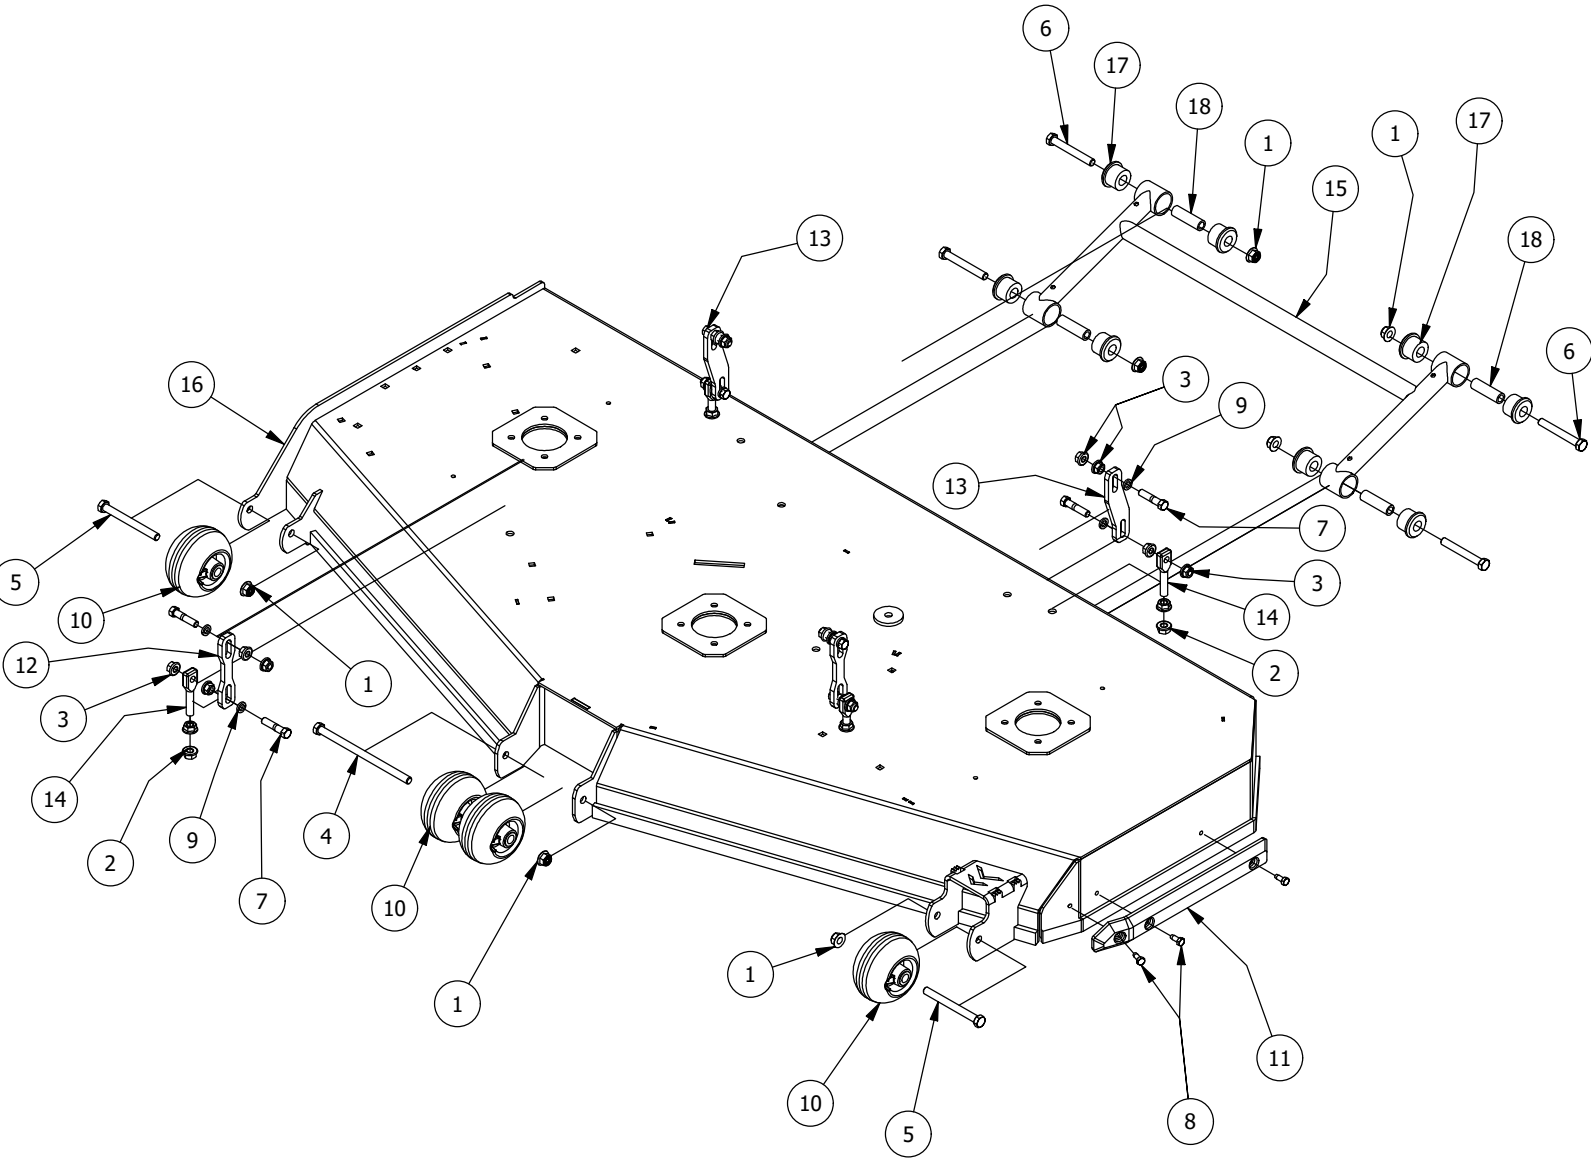

72" Deck Scalping Wheels and Stabilizer Assembly

72" Deck Scalping Wheels and Stabilizer Assembly			
ITEM	QTY	PART NUMBER	DESCRIPTION
1	7	413-0002-00	1/2-13 NYLON INSERT FLANGE NUT ZINC YELLOW
2	8	413-0005-00	1/2-13 HEX FLANGE NUT W/SERR ZINC YELLOW
3	16	413-0011-00	7/16-14 HEX FLANGE NUT W/SERR ZINC YELLOW
4	1	418-0015-00	1/2-13 X 8-1/2 HEX C/S GR 2 ZINC YELLOW
5	2	418-0016-00	1/2-13 X 5 HEX C/S GR 2 ZINC YELLOW
6	4	418-0021-00	1/2-13 X 3-3/4 HEX C/S GR 5 ZINC
7	8	418-0046-00	7/16-14 X 2 HEX C/S GR 5 ZINC YELLOW
8	3	418-0262-00	5/16-18 X 3/4 IND HWH UNSLOT (F) TCS ZC/Y
9	8	419-0010-00	.443 ID X .750 OD X .125 THK NYLON BLACK
10	4	422-0001-00	Anti-Scalp Wheel
11	1	429-0001-00	Mower Nylon Deck Guard
12	2	435-0007-00	Mower Deck Link
13	2	435-0011-03	Mower 72" Deck Rear Height Arm Connecting Link
14	4	448-0001-00	Mower Deck Height Adjustment Stud
15	1	490-0015-13	Mower 72" Deck Frame Stabilizer Assembly
16	1	490-0066-03	72" Mower Deck Assembly
17	8	732-2000-00	Large MTV A-Arm Bushing
18	4	732-2001-00	Large MTV A-Arm Bushing Sleeve