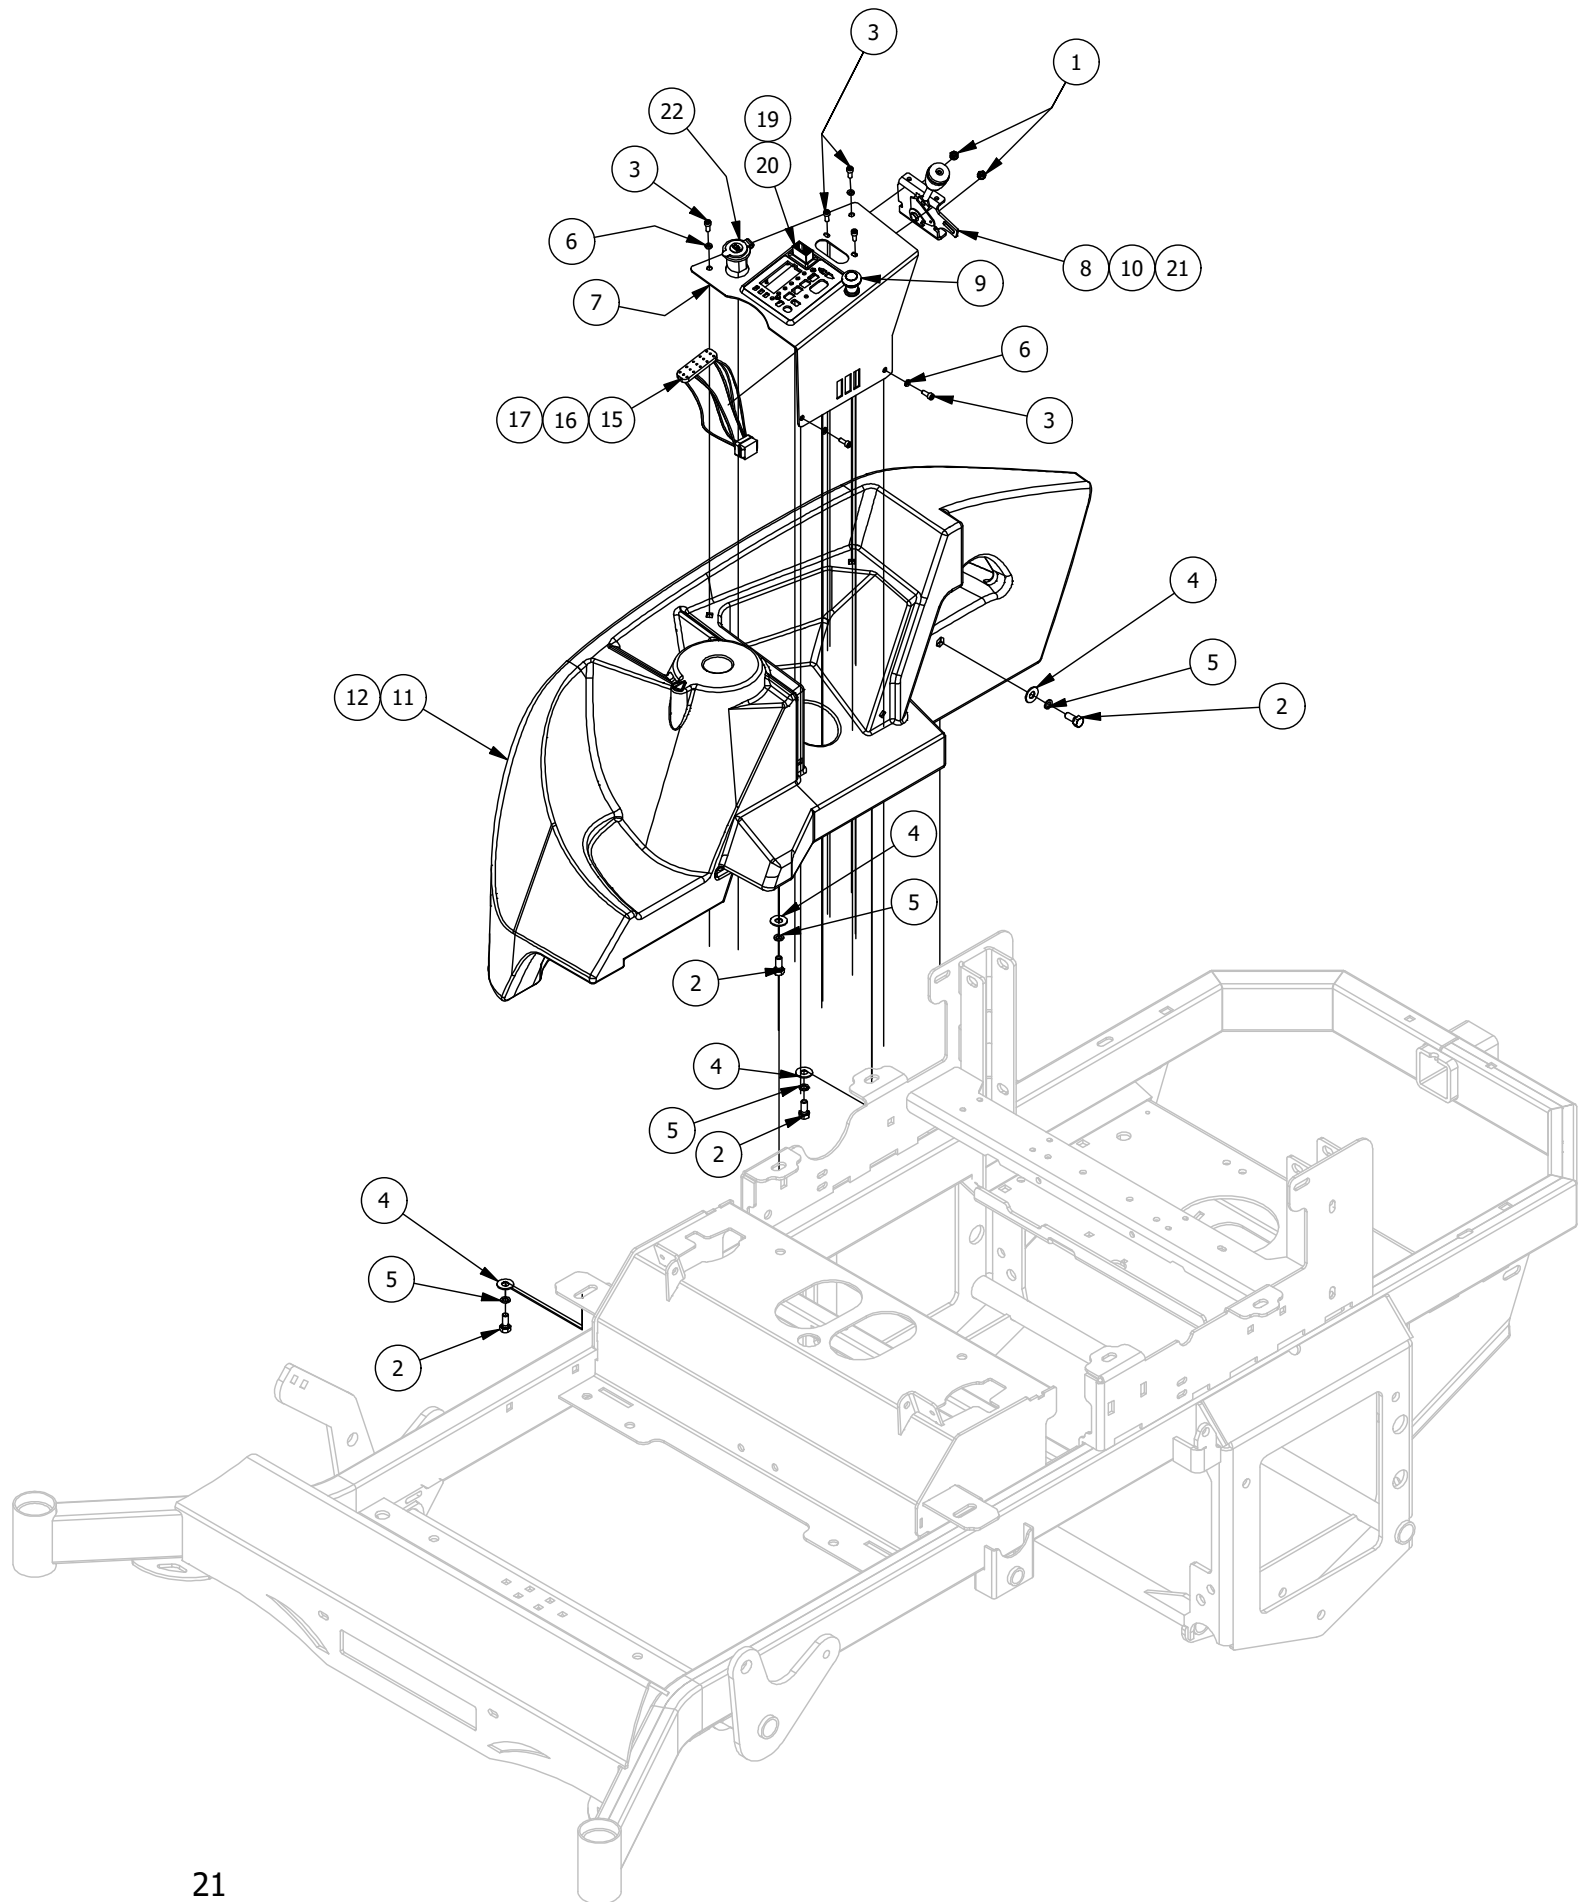

Console Assembly

Console Assembly			
ITEM	QTY	PART NUMBER	DESCRIPTION
1	2	413-0008-00	10-24 NYLON INSERT LOCKNUT 18-8 SS
2	4	418-0054-00	5/16-18 X 3/4 HEX C/S ZINC
3	6	418-0055-00	10-24 X 1/2 SOCKET C/S 18-8 SS
4	4	419-0007-00	5/16 Flat Washer
5	4	419-0009-00	5/16 SPLIT LOCKWASHER ZINC
6	4	419-0011-00	#10 SPLIT LOCKWASHER 18-8 SS
7	1	439-0022-03	Mower Control Panel Bracket, Machines With Choke
8	1	464-0001-00	Mower Throttle Cable Assembly w / Handle
9	1	464-0002-00	Choke Cable
10	1	464-0006-00	Kawasaki 730 EFI & 850 EFI Throttle
11	1	467-0002-00	Mower Console
12	1	467-0038-00	E Throttle Mower Console
13	1	486-0004-00	Mower Control Console, Carbureted Engine
14	1	486-0010-00	Mower B&S Vanguard 32hp/36hp Harness
15	1	486-0019-00	Vanguard 37 HP Harness
16	1	486-0024-00	Kawasaki EFI Wiring Harness
17	1	486-0040-00	Harness for Vanguard 26hp & Kawasaki 852cc&FX1000
18	1	486-0055-00	B&S Big Blk 40hp EFI SRT Harness
19	1	486-0057-00	Mower Control Console-EFI-Fuel Level Enabled
20	1	486-0058-00	Mower Control Console-Carbureted-Fuel Level Enabled
21	1	564-0004-00	Envy/FX1000 Throttle Cable
22	1	677-2075-00	12 Volt Auxiliary Plug