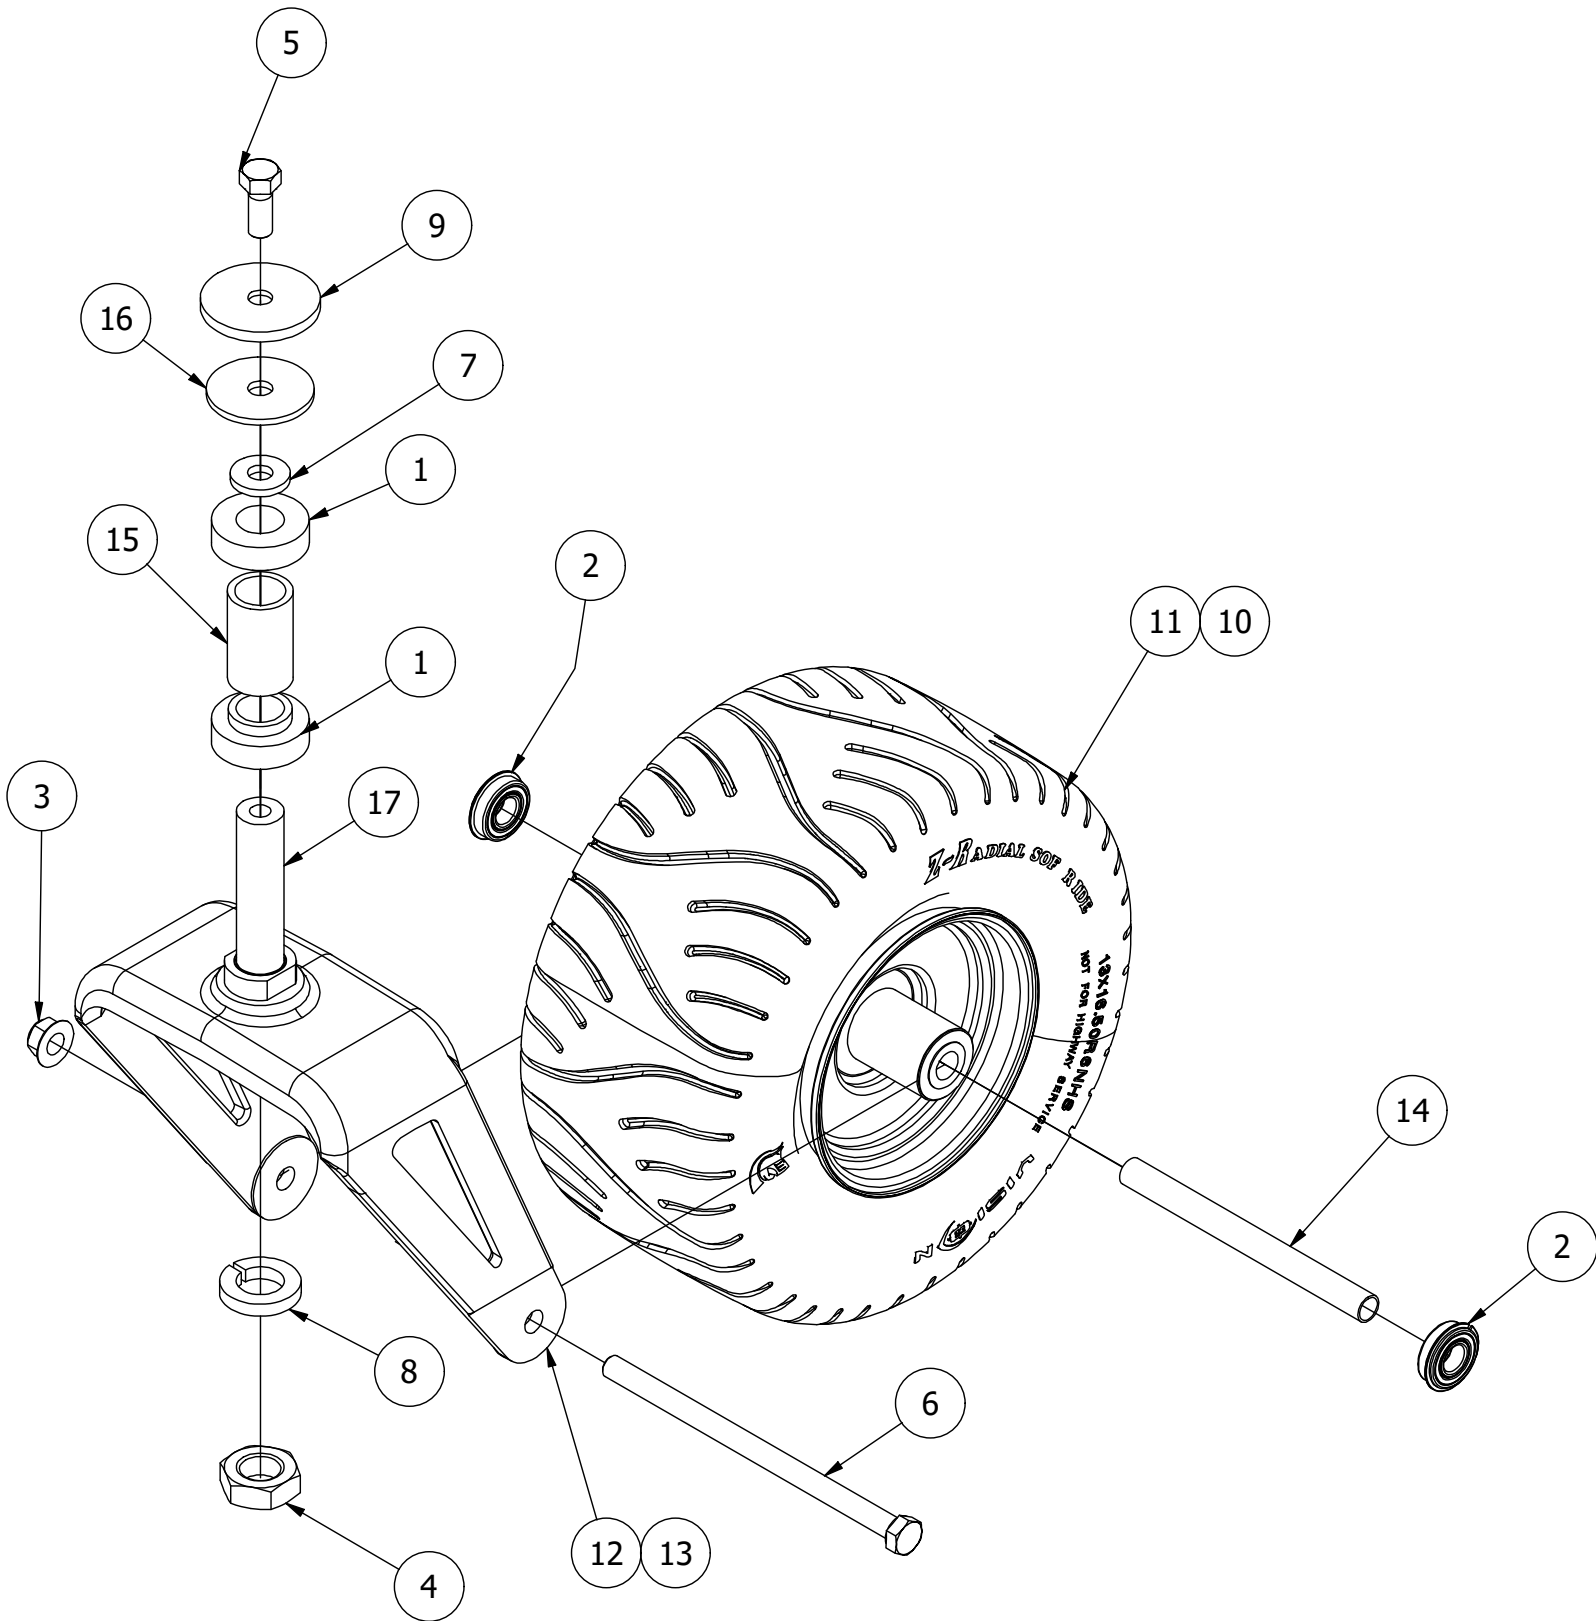

Front Fork Assembly

Front Fork Assembly			
ITEM	QTY	PART NUMBER	DESCRIPTION
1	2	410-0006-00	1" INSERT BEARING
2	2	410-0018-00	RZ Front Wheel Bearing for 422-0027-00
3	1	413-0002-00	1/2-13 NYLON INSERT FLANGE NUT ZINC YELLOW
4	1	413-0063-00	1"-8 FIN HEX JAM NUT ZC
5	1	418-0002-00	1/2-20 X 1-1/4 HEX FLANGE BOLT GR 8 ZC YELLOW
6	1	418-0003-00	1/2-13 X 8-1/2 HEX C/S GR 5 ZINC YELLOW
7	1	419-0003-00	1/2 FENDER WASHER 1-1/4" OD ZINC
8	1	419-0024-00	1" L/W MED SPLIT ZC
9	1	419-0025-00	Front Fork Caster Top Washer
10	1	422-0024-00	Mower Front Wheel Hub Cap
11	1	422-0042-00	Spartan Radial Tire Wheel Assembly 2018
12	1	423-0001-03	RT&SRT Caster Wheel Fork 2018
13	1	423-0001-KT	RT and SRT Caster Wheel Fork Kit
14	1	425-0010-00	Mower Caster Fork Wheel Spacer
15	1	425-0011-00	Caster Fork Shaft Bearing Spacer
16	1	426-0006-03	Mower Caster Shaft Washer
17	1	437-0019-00	RT&SRT Mower Caster Wheel Shaft 2018

Park Brake Assembly

Park Brake Assembly			
ITEM	QTY	PART NUMBER	DESCRIPTION
1	1	410-0009-00	1/2" ID X 3/4" OD X 3/8" LENGTH FLANGE BUSHING
2	1	413-0002-00	1/2-13 NYLON INSERT FLANGE LOCKNUT ZC YELLOW
3	9	413-0006-00	5/16-18 HEX FLANGE NUT W/SERR ZINC
4	4	413-0012-00	1/4-20 HEX FLANGE NUT W/SERRATIONS ZC YELLOW
5	1	413-0013-00	3/8-16 NYLON INSERT FLANGE LOCKNUT ZINC
6	1	413-0052-00	3/8 ID X 3/4 OD X .125 THK BRONZE WASHER
7	3	418-0008-00	5/16-18 X 3/4 CARRIAGE BOLT ZINC
8	1	418-0020-00	1/2-13 X 1-1/2 HEX C/S GR 5 ZINC
9	3	418-0027-00	5/16-18 X 1-3/4 HEX C/S GR 2 ZINC
10	2	418-0029-00	1/4-20 X 1-1/4 HEX C/S GR 2 ZINC
11	1	418-0030-00	3/8-16 X 1-1/4 HEX C/S GR 2 ZINC
12	1	420-0001-00	1/8 X 3/4 COTTER PIN ZINC
13	1	434-0003-00	Brake Pedal Release Spring
14	1	434-0015-00	Brake Pedal Release Spring
15	1	435-0004-60	Mower Brake Linkage
16	1	439-0009-03	Mower Frame Brake Mounting Bracket
17	1	490-0016-03	Mower Brake Lock Lever Assembly
18	1	490-0017-03	Mower Brake Unlock Lever Assembly