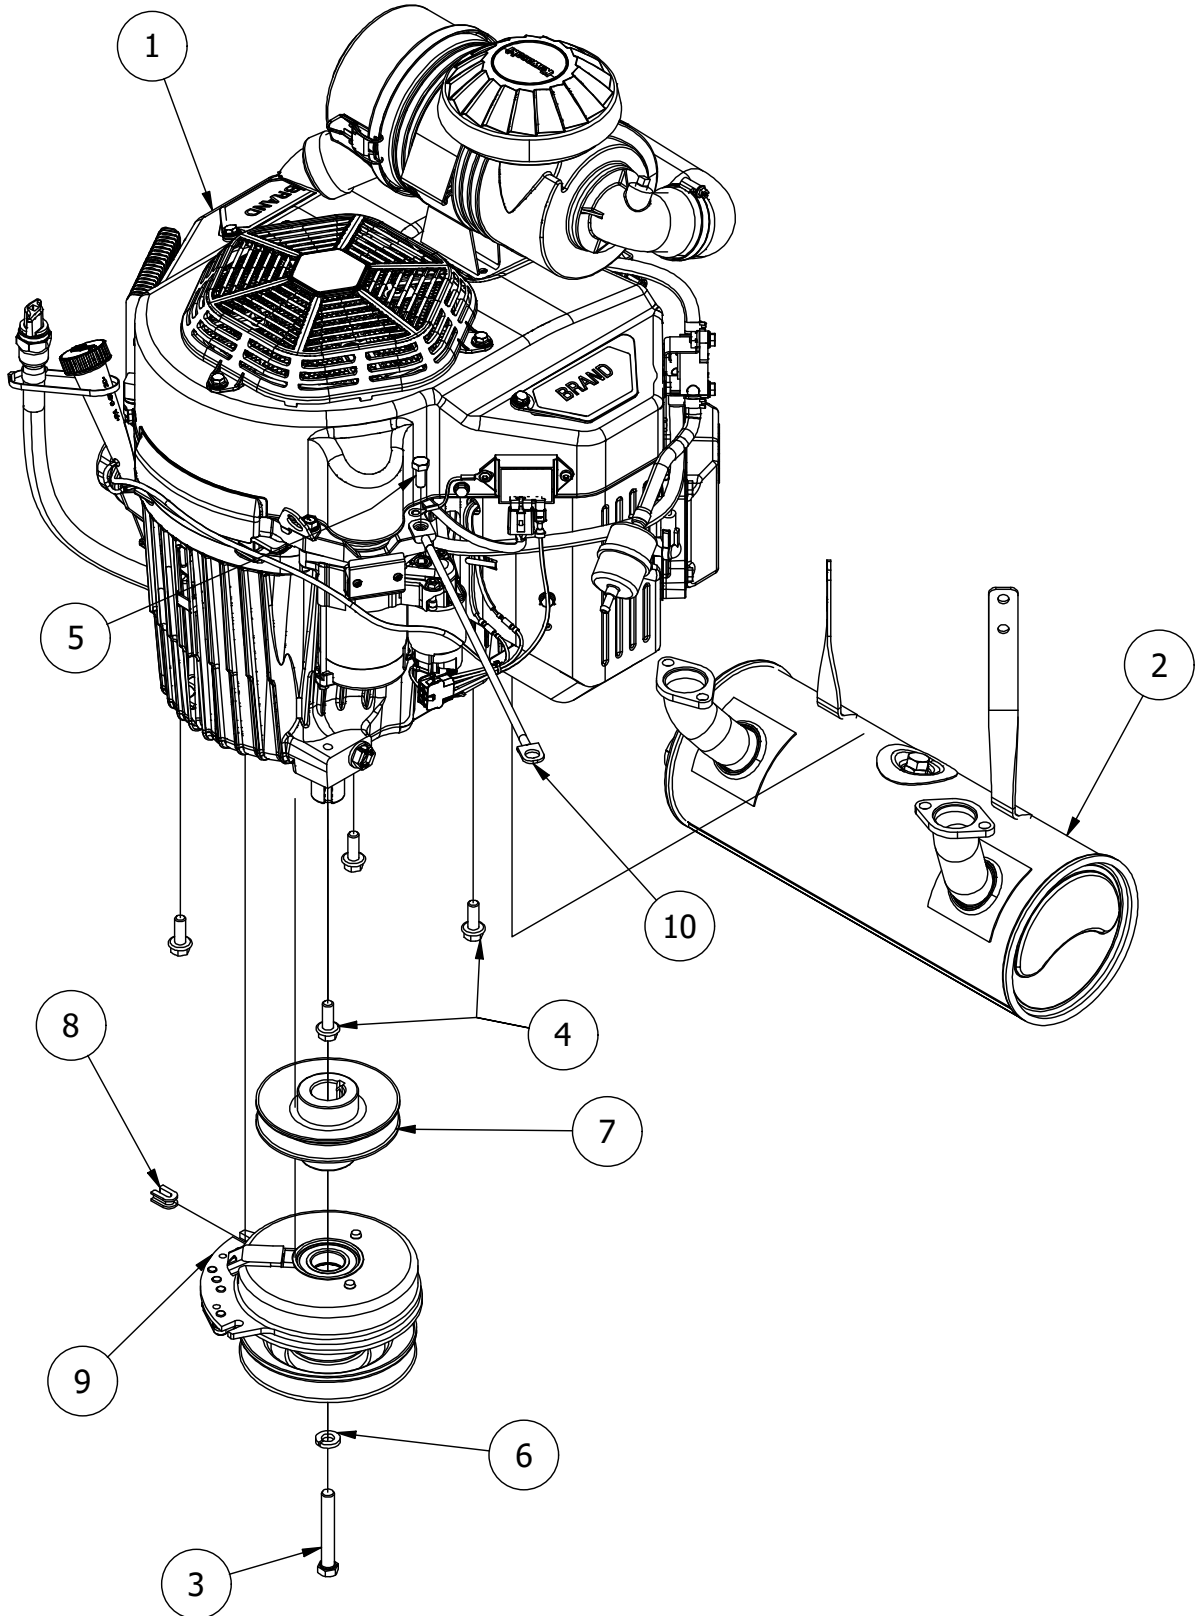

Kawasaki FXT1000V-Carb Engine Assembly

Kawasaki FXT1000V Engine Assembly			
ITEM	QTY	PART NUMBER	DESCRIPTION
1	1	415-0084-00	Kawasaki FXT100V (1000 Carbureted) Engine
2	1	415-0093-00	Exhaust for Kaw1000(Carb&EFI)
3	1	418-0022-00	7/16-20 X 3 HEX C/S GR 8 ZC YELLOW
4	4	418-0023-00	3/8-16 X 1-1/8 IND HWH W/SERR TRI LOB ZY
5	1	418-0278-00	M8-1.25 X 20MM HEX FLANGE BOLT ZINC 10.9
6	1	419-0005-00	7/16 SPLIT LOCKWASHER GR 8 ZC YELLOW
7	1	433-0002-00	Drive Pulley, B Belt
8	1	437-0025-00	Mower Rotation Stop Brkt Sleeve
9	1	470-0002-00	PTO Clutch
10	1	486-0017-00	Mower Negative Battery Cable 28" long