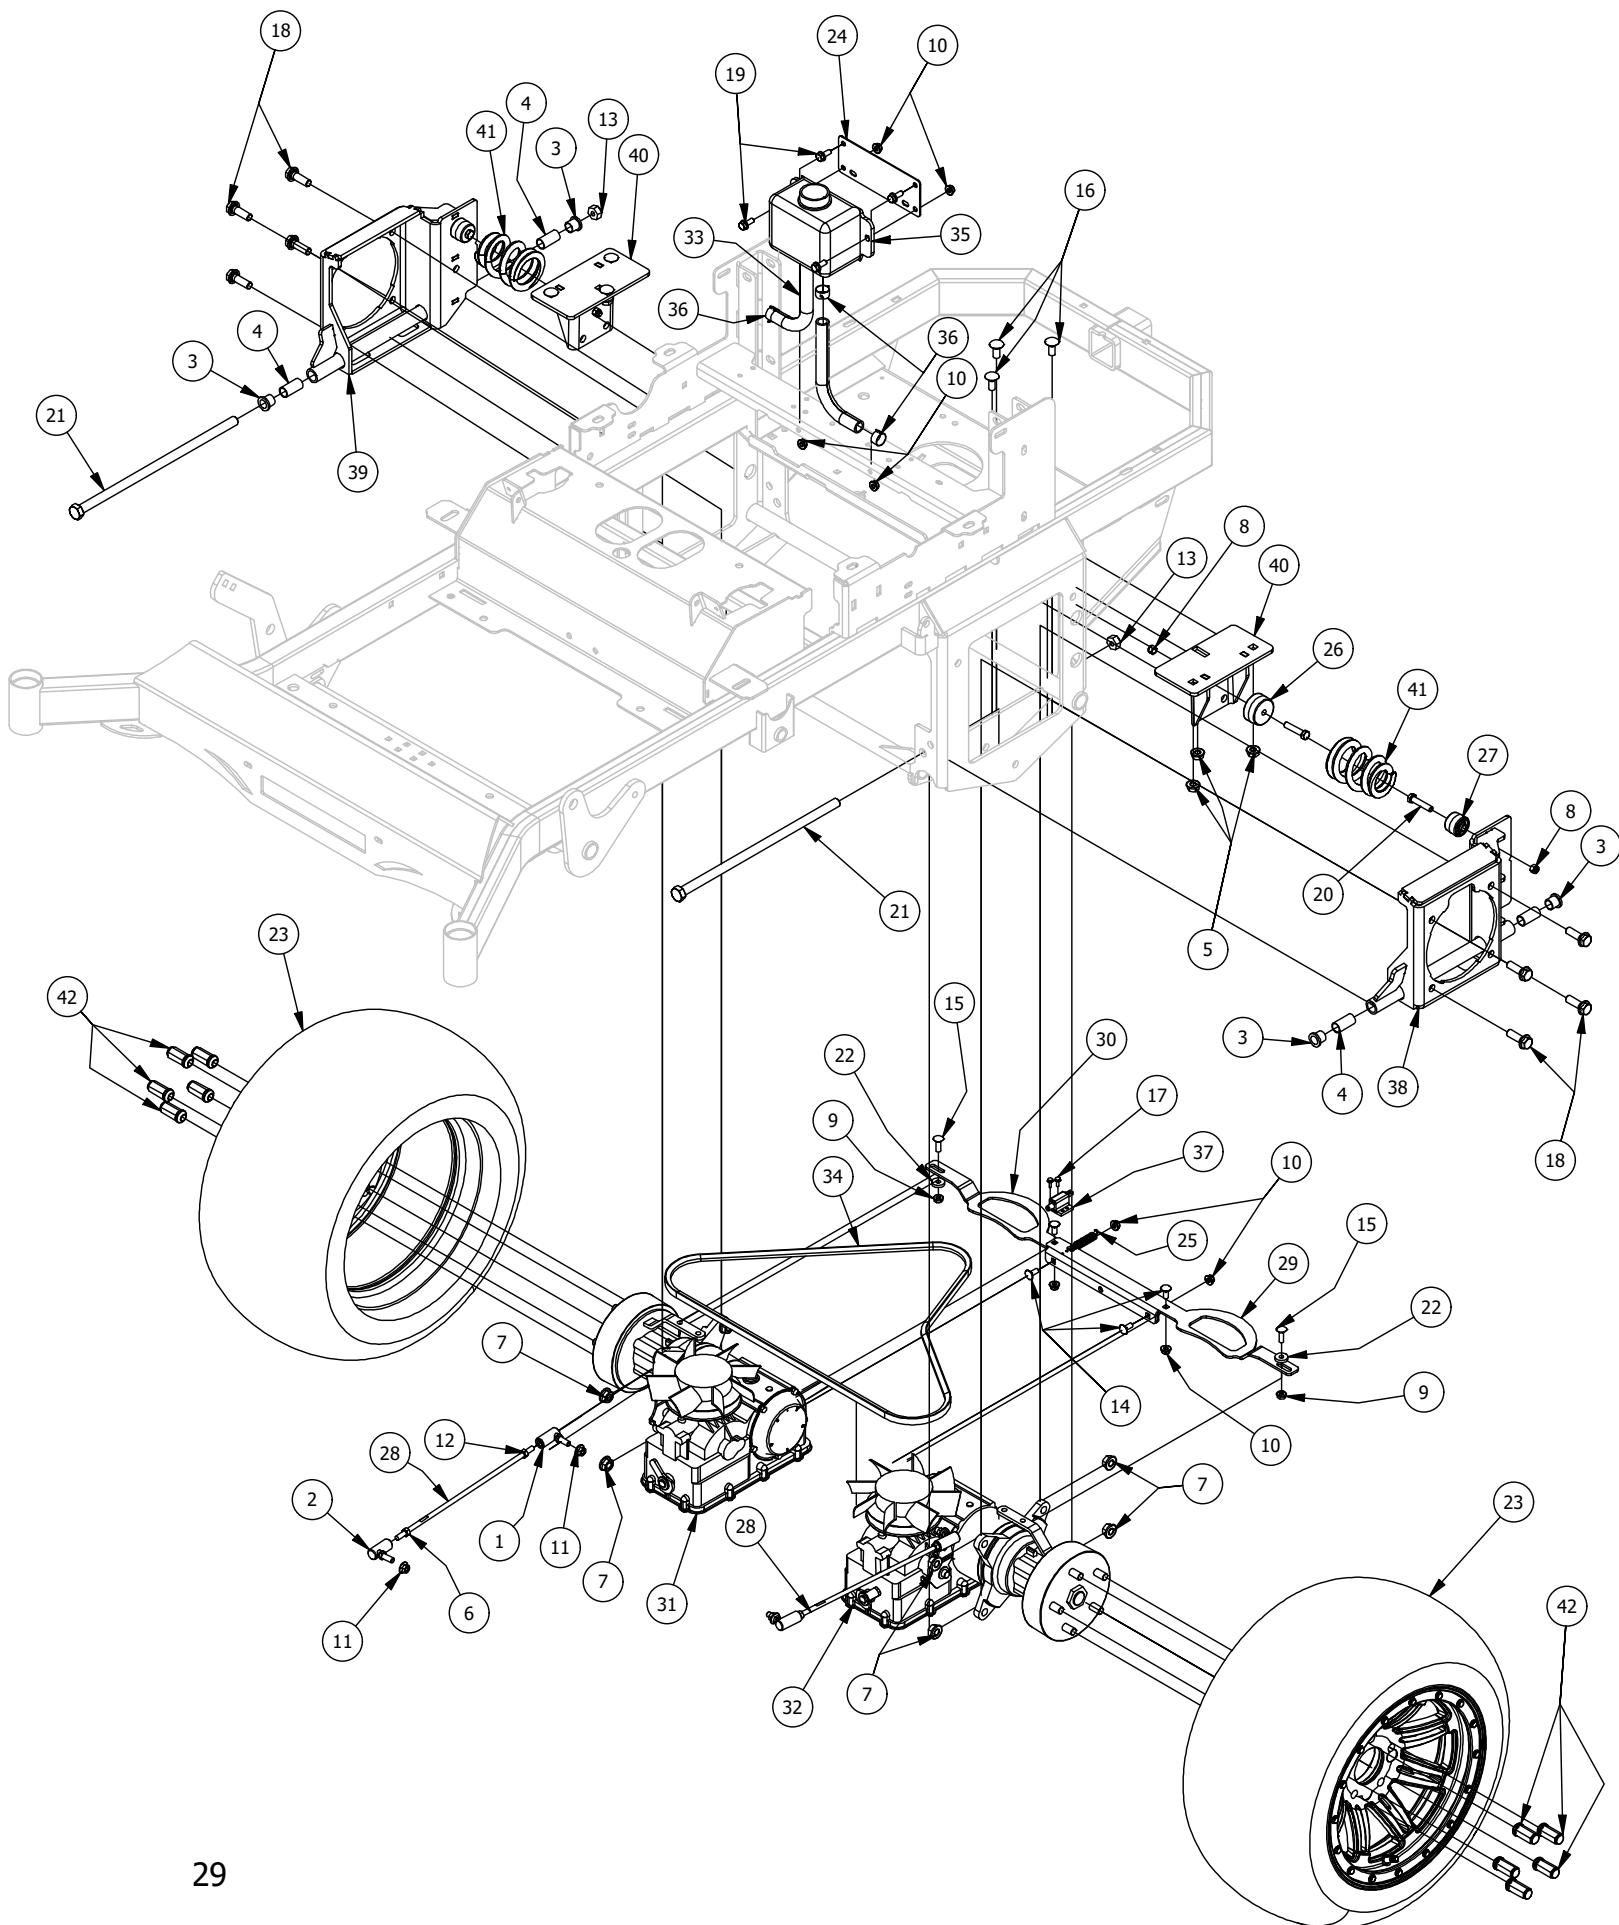

Transmission Assembly

Transmission Assembly			
ITEM	QTY	PART NUMBER	DESCRIPTION
1	2	410-0001-00	Control Arm Rod End, Right
2	2	410-0002-00	Control Arm Rod End, Left
3	4	410-0008-00	5/8" ID X 3/4" OD X 3/4" LENGTH FLANGE BUSHING
4	4	410-0019-00	.627IDx.753ODx1.500 LGTH Sleeve bearing
5	6	413-0001-00	7/16-14 HEX FLANGE NUT W/SERR ZINC
6	2	413-0003-00	5/16 Hex Nut Left hand thread
7	8	413-0005-00	1/2-13 HEX FLANGE NUT W/SERR ZINC YELLOW
8	4	413-0013-00	3/8-16 NYLON INSERT FLANGE LOCKNUT ZINC
9	2	413-0019-00	5/16-18 NYLON INSERT FLANGE L/NUT ZINC
10	8	413-0027-00	5/16-18 NYLON INSERT FLANGE LOCKNUT ZC YELLOW
11	4	413-0034-00	5/16-24 HEX FLANGE NUT W/SERR ZINC
12	2	413-0035-00	5/16-24 HEX NUT ZINC
13	2	413-0050-00	5/8-11 NYLON INSERT FLANGE L/NUT ZINC
14	4	418-0008-00	5/16-18 X 3/4 CARRIAGE BOLT ZINC
15	2	418-0010-00	5/16-18 X 1 CARRIAGE BOLT ZC/YEL
16	6	418-0017-00	7/16-14 X 1 CARRIAGE BOLT ZINC
17	2	418-0032-00	8-32 X 1/2 IND. HWH SLOT TYPE F TCS ZINC
18	8	418-0047-00	1/2-13 X 1-1/2 HEX FLANGE BOLT GR 8 ZINC YELLOW
19	4	418-0048-00	5/16-18 X 3/4 HEX FLANGE BOLT GR 8 ZC YELLOW
20	4	418-0051-00	3/8-16 X 1-3/4 HEX C/S GR 2 ZINC
21	2	418-0058-00	5/8-11 X 15" HEX C/S GR 2 ZINC 3" THD LENGTH
22	2	419-0006-00	.312 ID X .875 OD X .1875 THK F/W NYLON BLK
23	2	422-0005-00	Mower Aluminum Wheel and Radial Tire (XD/Upgrades)
24	1	426-0013-03	Mower Hydraulic Reservoir Mounting Plate
25	1	434-0003-00	Brake Pedal Release Spring
26	2	434-0010-00	Suspension Spring inside Guide
27	2	434-0011-00	Suspension Spring Outside Guide
28	2	435-0002-00	Transmission Drive Arm Rod Standard Transmission
29	1	439-0757-03	2022 XD Park Brake Bracket G16 Left
30	1	439-0758-03	2022 XD Park Brake Bracket G16 Right
31	1	450-0016-00	HTG16 Parker Right Side Transmission w/ Control Orifice
32	1	450-0015-00	HTG16 Parker Left Side Transmission w/ Control Orifice
33	2	451-0001-00	Mower 5/8" Hydraulic Hose
34	1	461-0006-00	Mower Pump Belt, XD models, B x 69.40" Effective Length
35	1	467-0003-00	Hydraulic Fluid Reservoir
36	4	472-0013-00	1/2" (#8) Hose Clamp
37	1	486-0030-00	NO Plunger Limit Switch
38	1	490-0004-03	XD Left Rear Suspension Assembly
39	1	490-0005-03	XD Right Rear Suspension Assembly
40	2	490-0069-03	Mower Suspension Frame Bracket Assembly
41	2	587-0002-00	eNVy Rear Suspension Spring
42	10	613-0001-00	1/2-20 Lug Nut