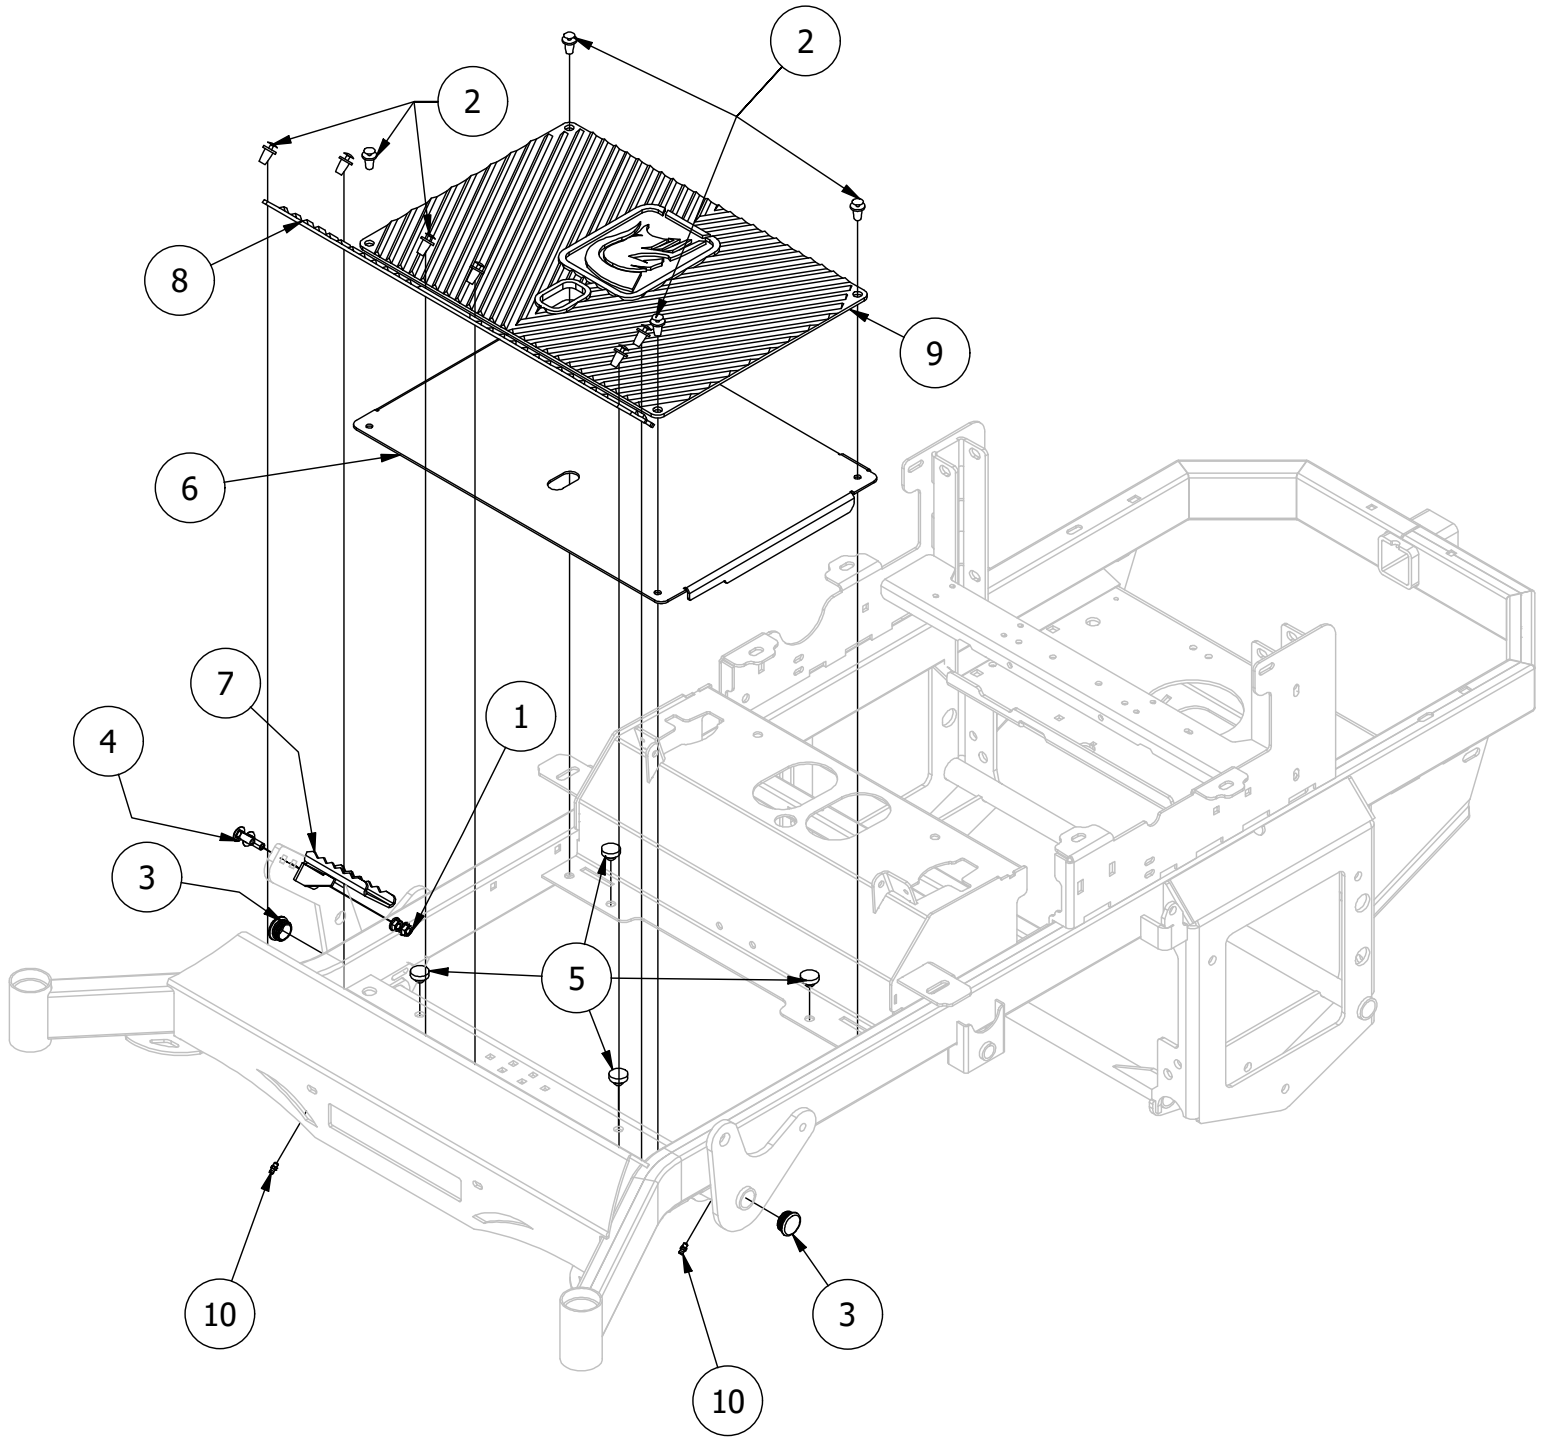

Front Fork Assembly

Front Fork Assembly			
ITEM	QTY	PART NUMBER	DESCRIPTION
1	2	410-0006-00	1" INSERT BEARING
2	2	410-0018-00	RZ Front Wheel Bearing for 422-0027-00
3	1	413-0002-00	1/2-13 NYLON INSERT FLANGE NUT ZINC YELLOW
4	1	413-0063-00	1"-8 FIN HEX JAM NUT ZC
5	1	418-0002-00	1/2-20 X 1-1/4 HEX FLANGE BOLT GR 8 ZC YELLOW
6	1	418-0003-00	1/2-13 X 8-1/2 HEX C/S GR 5 ZINC YELLOW
7	1	419-0003-00	1/2 FENDER WASHER 1-1/4" OD ZINC
8	1	419-0024-00	1" L/W MED SPLIT ZC
9	1	419-0025-00	Front Fork Caster Top Washer
10	1	422-0024-00	Mower Front Wheel Hub Cap
11	1	422-0042-00	Spartan Radial Tire Wheel Assembly 2018
12	1	423-0001-03	RT&SRT Caster Wheel Fork 2018
13	1	423-0001-KT	RT and SRT Caster Wheel Fork Kit
14	1	425-0010-00	Mower Caster Fork Wheel Spacer
15	1	425-0011-00	Caster Fork Shaft Bearing Spacer
16	1	426-0006-03	Mower Caster Shaft Washer
17	1	437-0019-00	RT&SRT Mower Caster Wheel Shaft 2018

Floorboard and Deck Height Pedal Assembly

Floorboard and Deck Height Pedal Assembly			
ITEM	QTY	PART NUMBER	DESCRIPTION
1	2	413-0020-00	3/8-16 HEX FLANGE NUT W/SERR ZINC YELLOW
2	10	414-0002-00	8MM PUSH TYPE RETAINER NYLON BLACK
3	2	414-0015-00	1-1/4" Round Tube Plug
4	2	418-0045-00	3/8-16 X 1 Carriage Bolt Zinc Yellow
5	4	429-0002-00	Push-In Rubber Bumper, Mower Floor
6	1	439-0007-03	Mower Floorboard
7	1	439-0059-03	Mower Deck Height Foot Pedal
8	1	481-0005-00	2017 Mower Rubber Foot Rest Mat
9	1	481-0006-00	2017 Mower Logo Floor Mat
10	2	624-1000-00	1/4 drive type straight grease fitting zc (g.L. only)