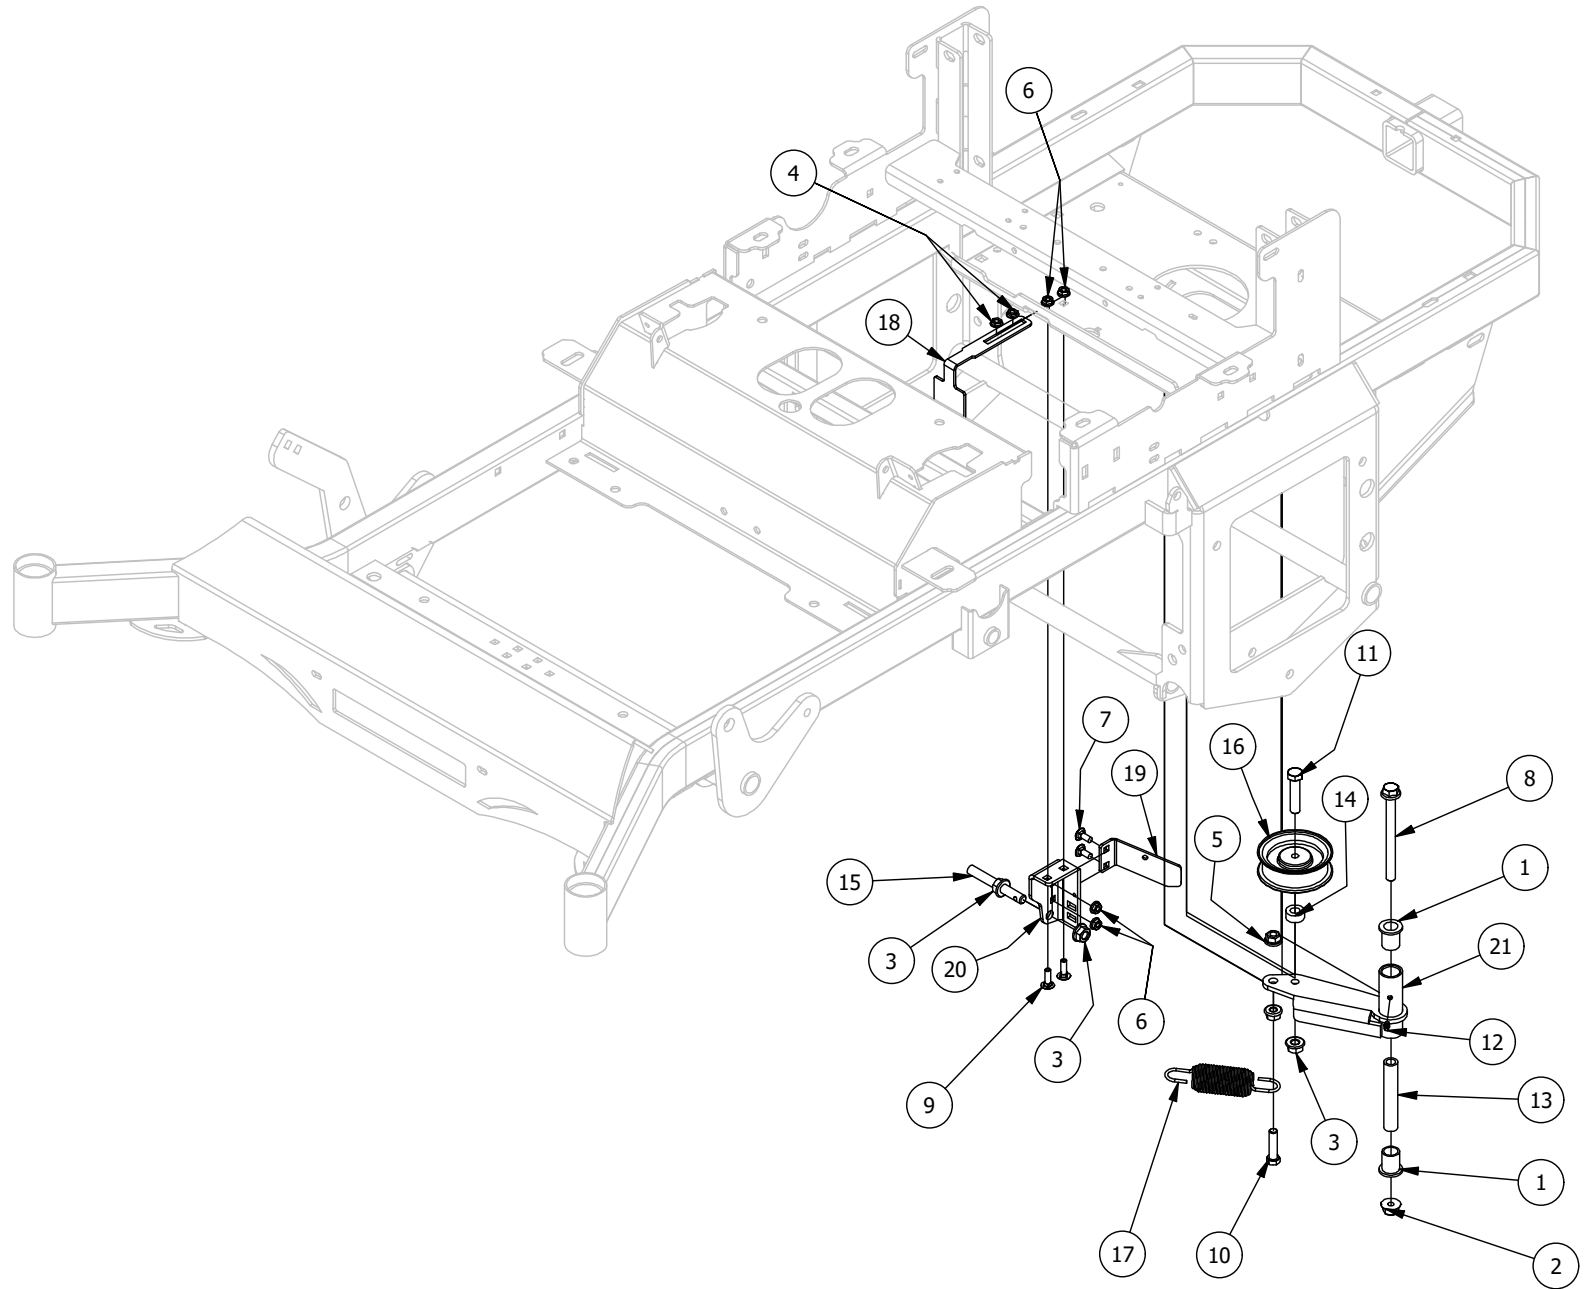

Pump Idler Assembly

Pump Idler Assembly			
ITEM	QTY	PART NUMBER	DESCRIPTION
1	2	410-0007-00	3/4" ID X 15/16" OD X 1-1/8" LENGTH FLANGE BUSHING
2	1	413-0002-00	1/2-13 NYLON INSERT FLANGE LOCKNUT ZC YELLOW
3	3	413-0005-00	1/2-13 HEX FLANGE NUT W/SERR ZINC YELLOW
4	2	413-0006-00	5/16-18 HEX FLANGE NUT W/SERR ZINC
5	2	413-0011-00	7/16-14 HEX FLANGE NUT W/SERR ZINC YELLOW
6	4	413-0022-00	5/16-18 HEX FLANGE NUT W/SERR ZINC YELLOW
7	2	418-0008-00	5/16-18 X 3/4 CARRIAGE BOLT ZINC
8	1	418-0009-00	1/2-13 X 5-1/2 HEX FLANGE BOLT GR 8 ZY
9	2	418-0010-00	5/16-18 X 1 CARRIAGE BOLT ZC/YEL
10	1	418-0011-00	7/16-14X 1-3/4 HEX C/S GR5 ZINC Yellow
11	1	418-0012-00	1/2-13 X 2-1/4 HEX C/S GR 5 ZINC
12	1	424-0002-00	1/4" DRIVE TYPE GREASE FITTING ZC YELLOW
13	1	425-0006-00	Mower Inner Idler Spacer
14	1	425-0007-00	Mower Pulley Spacer
15	1	430-0001-00	Mower Pump Spring Tensioner
16	1	433-0012-00	4" Diesel and Economy Mower Idler Pulley
17	1	434-0007-00	2019 Mower Deck Spring
18	1	439-0066-03	Mower Standard Transmission Brake Interlock Bracket
19	1	439-0132-03	RT/SRT Clutch Anti-rotation Brkt
20	1	439-0244-03	Deck Idler Puller Tensioning Bracket
21	1	490-0814-03	4" pulley Pump Idler Pulley Arm Assembly