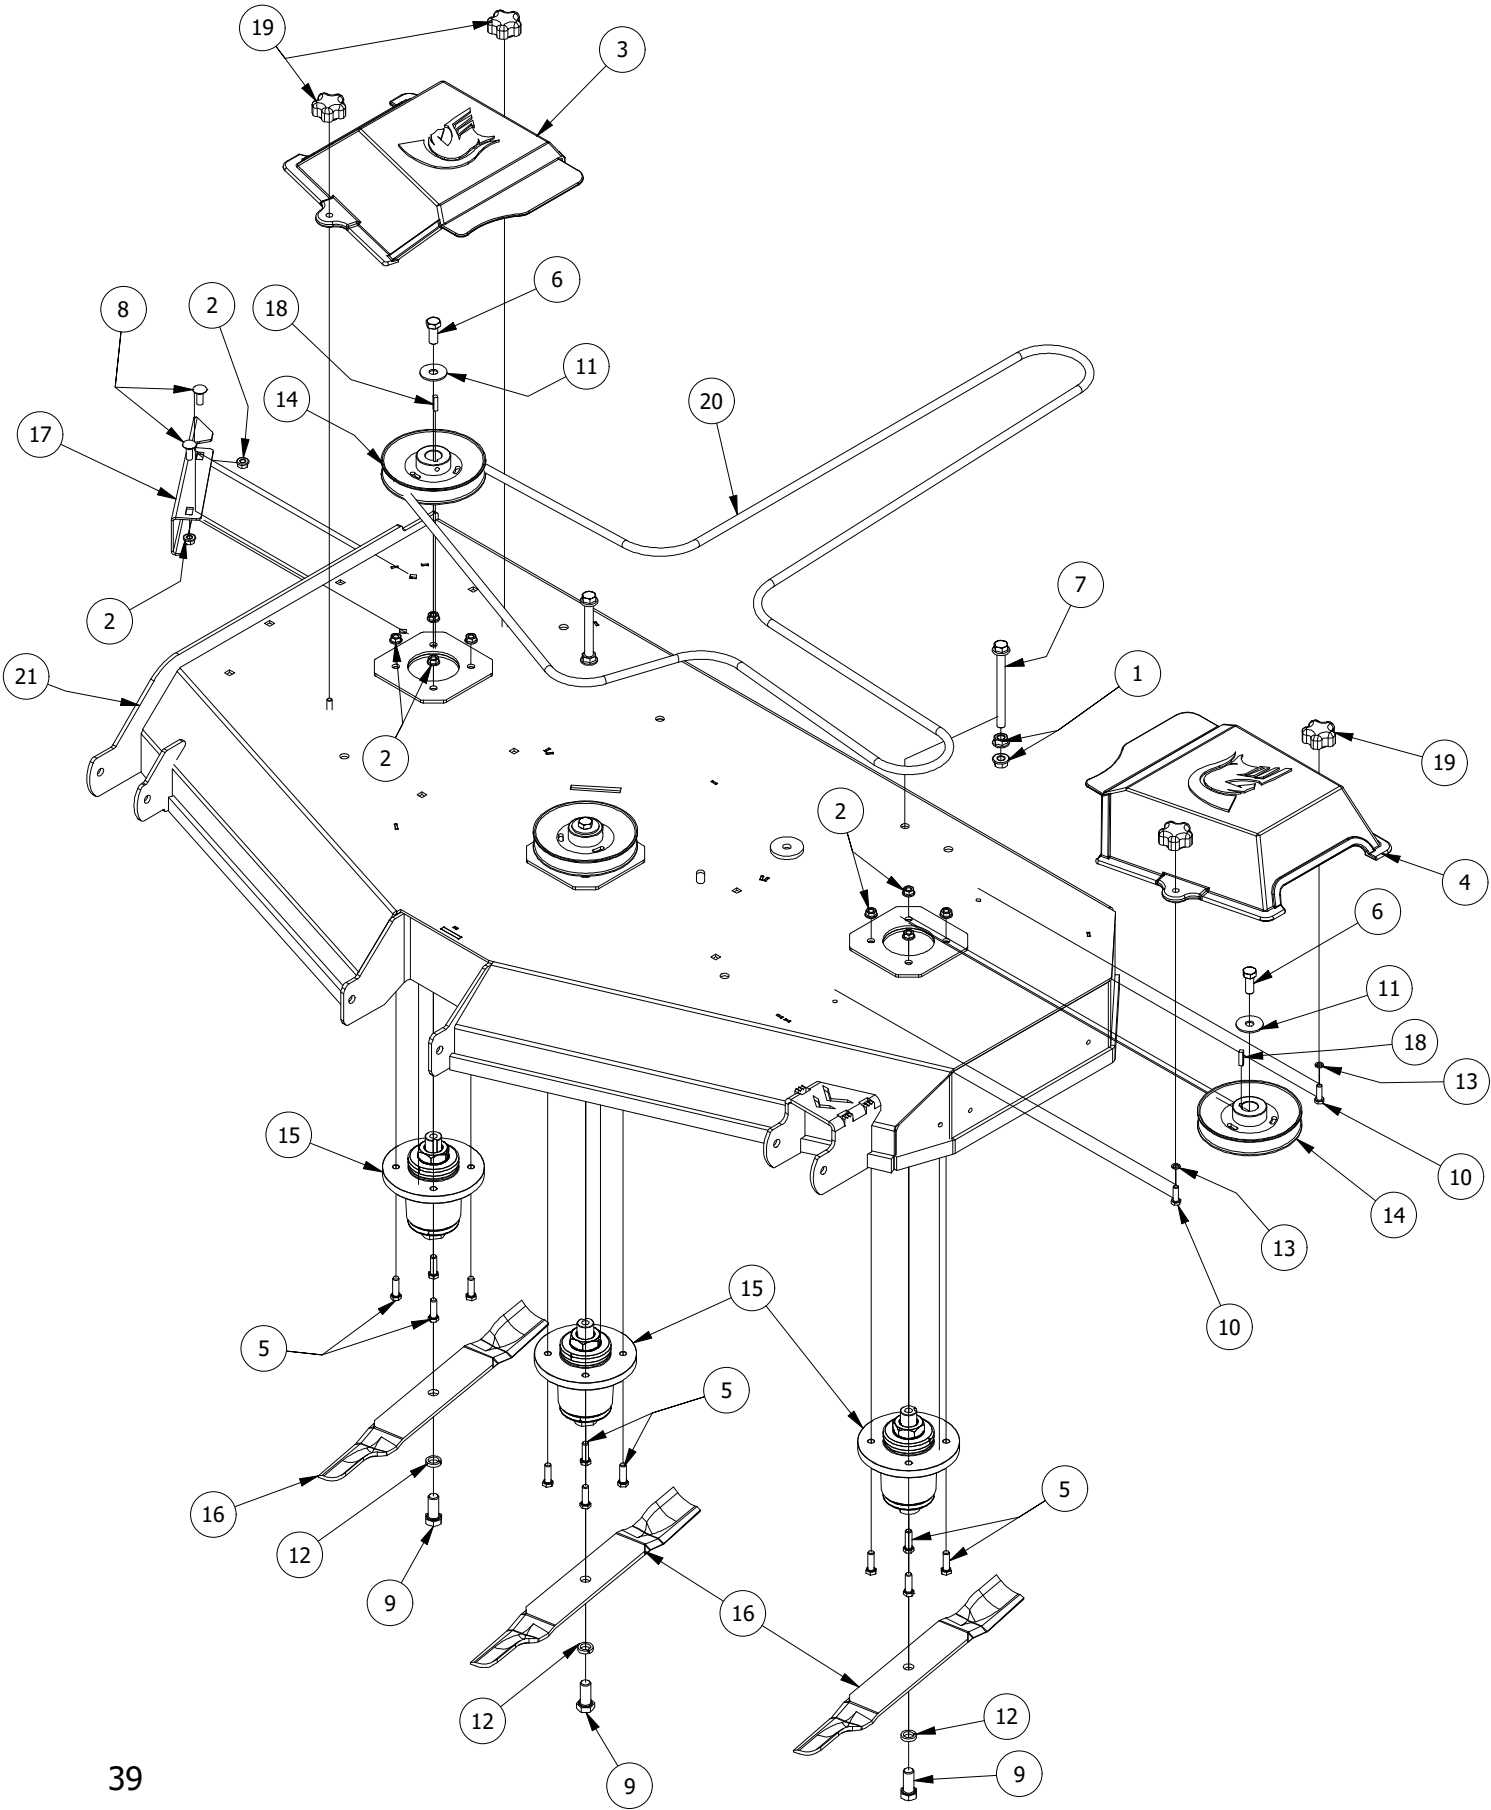

61" Spindles, Blades, Pulleys, and Covers

61" Spindles, Blades, Pulleys, and Covers			
ITEM	QTY	PART NUMBER	DESCRIPTION
1	4	413-0005-00	1/2-13 HEX FLANGE NUT W/SERR ZINC YELLOW
2	14	413-0020-00	3/8-16 HEX FLANGE NUT W/SERR ZINC YELLOW
3	1	414-0020-00	Right Pulley Cover 61" RZ/RT/SRT, 72" RT/SRT
4	1	414-0021-00	Left Pulley Cover 61" RZ/RT/SRT, 72" RT/SRT
5	12	418-0005-00	3/8-16 x 1-1/4 Hex Bolt GR5
6	3	418-0006-00	1/2-20 X 1-1/4 HEX C/S GR 5 ZINC
7	2	418-0009-00	1/2-13 X 5-1/2 HEX FLANGE BOLT GR 8 ZY
8	2	418-0045-00	3/8-16 X 1 Carriage Bolt Zinc Yellow
9	3	418-0078-00	5/8-11 X 1-1/2 HEX C/S GR 8 ZC YELLOW
10	4	418-0108-00	5/16 x1 Hex C/S (GR8) ZC/Yel
11	3	419-0001-00	1/2" X 1-5/8 BELLEVILLE CUP WASHER ZINC YELLOW
12	3	419-0004-00	5/8 SPLIT LOCKWASHER ZINC
13	4	419-0009-00	5/16 SPLIT LOCKWASHER ZINC
14	3	433-0003-00	Deck Pulley 61"
15	3	437-0005-00	Mower Heavy Duty Deck Spindle
16	3	438-0002-00	61" Mower Deck Blade
17	1	439-0725-00	2021 61" RZ/RT/SRT Deck Wiper Bracket
18	3	442-0001-00	1/4 X 1 SQUARE KEY STOCK
19	4	445-0005-00	5/16-18 5-LOBE (STAR) FEMALE SOFT TOUCH KNOB (1.90 DIA) BLK
20	1	461-0002-00	61" Mower Deck Belt, HB x 167.9" Effective Length
21	1	490-0061-00	2020 61 RT/SRT Deck assembly