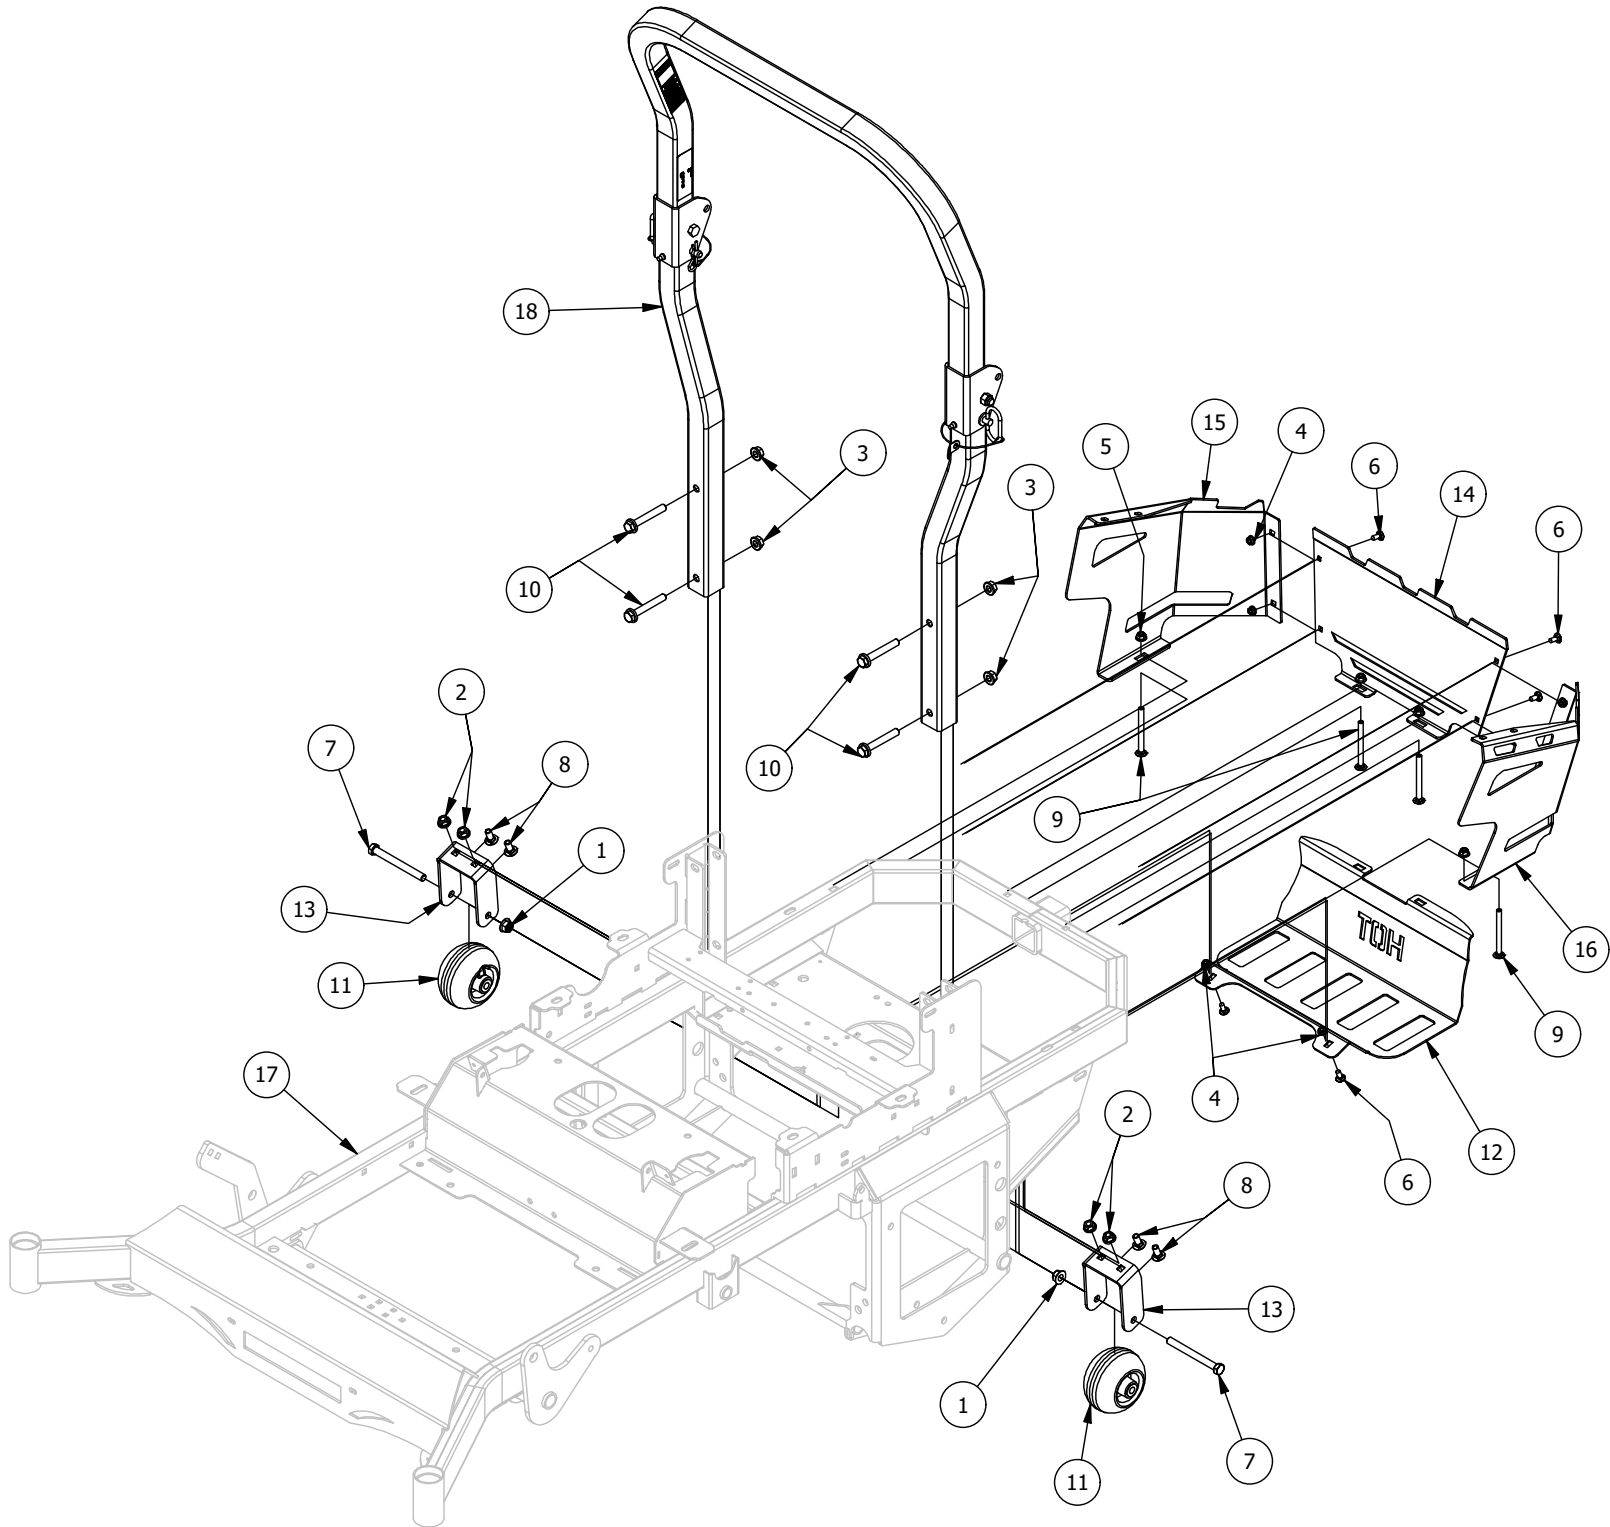

Engine Cowling Assembly

Engine Cowling Assembly			
ITEM	QTY	PART NUMBER	DESCRIPTION
1	2	413-0002-00	1/2-13 NYLON INSERT FLANGE NUT ZINC YELLOW
2	4	413-0011-00	7/16-14 HEX FLANGE NUT W/SERR ZINC YELLOW
3	4	413-0014-00	1/2-13 HEX STOVER LOCKNUT GR C ZINC
4	6	413-0022-00	5/16-18 HEX FLANGE NUT W/SERR ZINC YELLOW
5	4	413-0029-00	3/8-16 NYLON INSERT FLANGE L/NUT ZC YELLOW
6	6	418-0008-00	5/16-18 X 3/4 CARRIAGE BOLT ZINC
7	2	418-0016-00	1/2-13 X 5 HEX C/S GR 2 ZINC YELLOW
8	4	418-0017-00	7/16-14 X 1 CARRIAGE BOLT ZINC
9	4	418-0018-00	3/8-16 X 4 CARRIAGE BOLT ZINC/YEL
10	4	418-0019-00	1/2-13 X 3-1/2 HEX FLANGE BOLT (GR.8) ZC/YEL
11	2	422-0061-00	Mower Anti-Scalp Wheel w/out Grease Fitting
12	1	439-0006-03	Mower Muffler Guard
13	2	439-0138-03	Mower Stabilizer Mount bracket
14	1	439-0690-03	2021 RT/SRT Engine Cowling Center
15	1	439-0691-03	2021 RT/SRT Engine Cowling Right
16	1	439-0692-03	2021 RT/SRT Engine Cowling Left
17	1	490-0483-03	2022 SRT Frame Assembly
18	1	497-0002-00	Mower Fold Down Rops