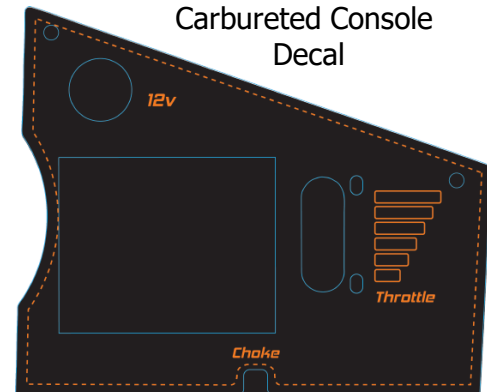

491-0094-00
Carbureted Console Decal