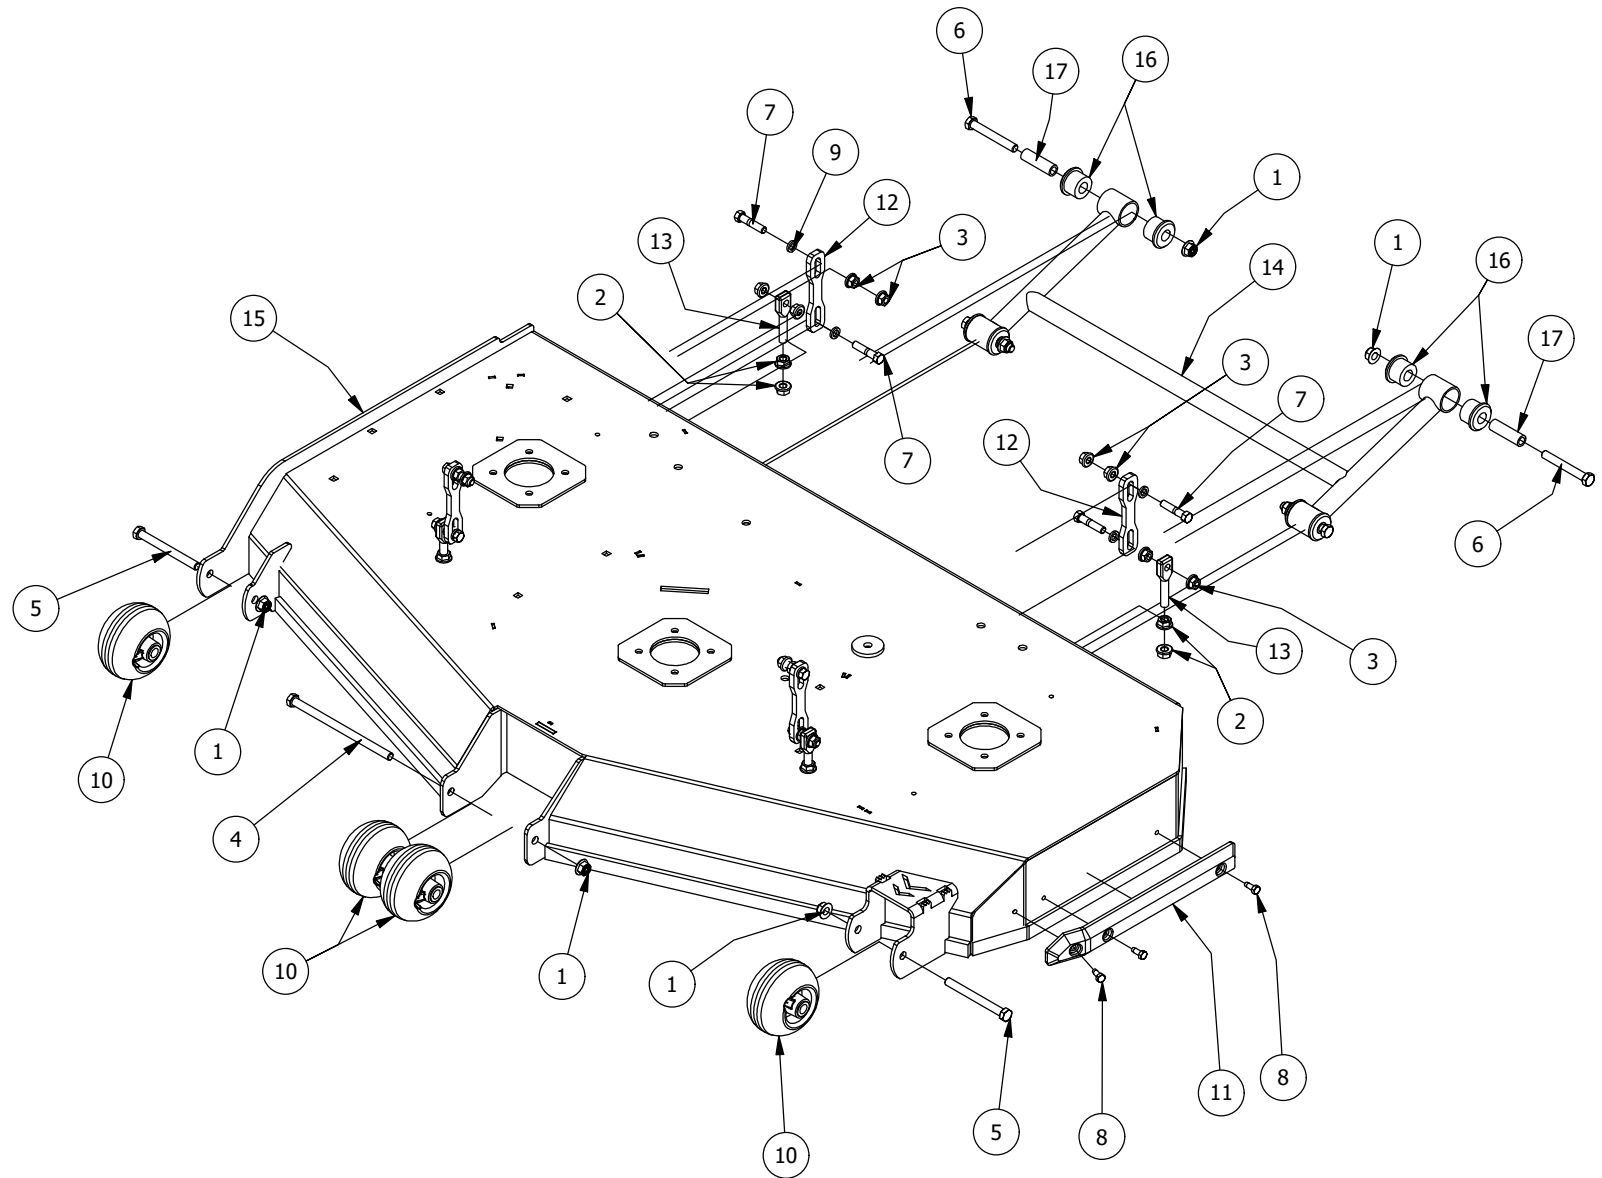

61" Deck Scalping Wheels and Stabilizer Assembly

61" Deck Scalping Wheels and Stabilizer Assembly			
ITEM	QTY	PART NUMBER	DESCRIPTION
1	7	413-0002-00	1/2-13 NYLON INSERT FLANGE NUT ZINC YELLOW
2	8	413-0005-00	1/2-13 HEX FLANGE NUT W/SERR ZINC YELLOW
3	16	413-0011-00	7/16-14 HEX FLANGE NUT W/SERR ZINC YELLOW
4	1	418-0015-00	1/2-13 X 8-1/2 HEX C/S GR 2 ZINC YELLOW
5	2	418-0016-00	1/2-13 X 5 HEX C/S GR 2 ZINC YELLOW
6	4	418-0021-00	1/2-13 X 3-3/4 HEX C/S GR 5 ZINC
7	8	418-0046-00	7/16-14 X 2 HEX C/S GR 5 ZINC YELLOW
8	3	418-0262-00	5/16-18 X 3/4 IND HWH UNSLOT (F) TCS ZC/Y
9	8	419-0010-00	.443 ID X .750 OD X .125 THK NYLON BLACK
10	4	422-0001-00	Anti-Scalp Wheel
11	1	429-0001-00	Mower Nylon Deck Guard
12	4	435-0007-00	Mower Deck Link
13	4	448-0001-00	Mower Deck Height Adjustment Stud
14	1	490-0014-00	Mower 54"/61" Deck Frame Stabilizer Assembly
15	1	490-0061-00	2020 61 RT/SRT Deck assembly
16	8	732-2000-00	Large MTV A-Arm Bushing
17	4	732-2001-00	Large MTV A-Arm Bushing Sleeve